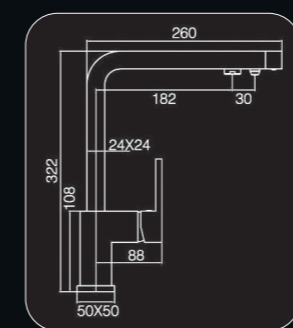

ALFA4

- REF: A43524M501CR Cromo|Chrome

*Consulte para más acabados