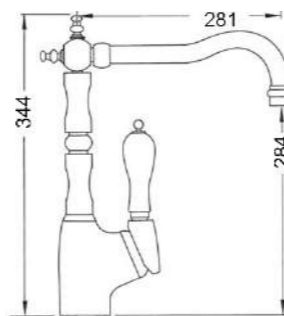

- REF: SXDD24M501CR Cromo|Chrome
- REF: SXDD24M501BR Bronce|Bronze
- REF: SXDD24M501CO Cobre|Cooper
- REF: SXDD24M501RU Rustico|Rustique

Rétro

Old Series

Majestic

Martí
1921
spain

Majestic

- REF: MJ4024M501CR Cromo|Chrome
- REF: MJ4024M501NE Negro|Black
- REF: MJ4024M501PV Plata vieja|Old plate
- REF: MJ4024M501OR Oro|Gold
- REF: MJ4024M501ORM Oro Mate|Matt Gold
- REF: MJ4024M501BR Bronce|Bronze
- REF: MJ4024M501CO Cobre|Cooper
- REF: MJ4024M501RU Rustico|Rustique
- REF: MJ4024M501RUCO Rustico cobreado|Copper Rustique