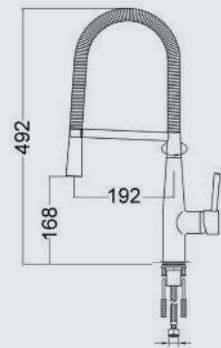

Easylife

flexyform

Grifería de Cocina Semi-Industrial

- Fabricado en Latón
- Acabado Cromado sistema Icewind
- Caño Dirigible reforzado con trenza acerolnox AISI316
- Sistema giratorio 360°
- Cartucho Cerámico de 35mm
- Conexiones flexibles de 3/8" y 360mm certificadas
- Sistema de fijación de seguridad ProFix