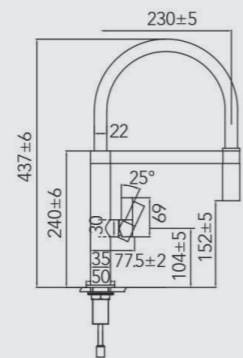

EasyLife

flexiform

Martí
1921
spain

Grifo de cocina funcional EasyLive Inspired

Caño EasyForm con funda de Silicona Higiénica extra resistente en acabados blanco y negro, en cromo muelle ultra resistente.

Sistema giratorio 360°

Teleducha dirigible

Cartucho Cerámico de 25mm

Conexiones flexibles de 3/8" y 500mm certificadas

Sistema de fijación de seguridad EasyConnect

Functional Sink mixer EasyLive inspired

All Brass and strong spring in chrome finish, in black and white higienic and ultra resistant silicone spout.

Extensible and Swivel Spout 360° sistem,

35mm ceramic cartritge

M-10 3/8" - 500mm flexible hoses

EasyConnect security fix system