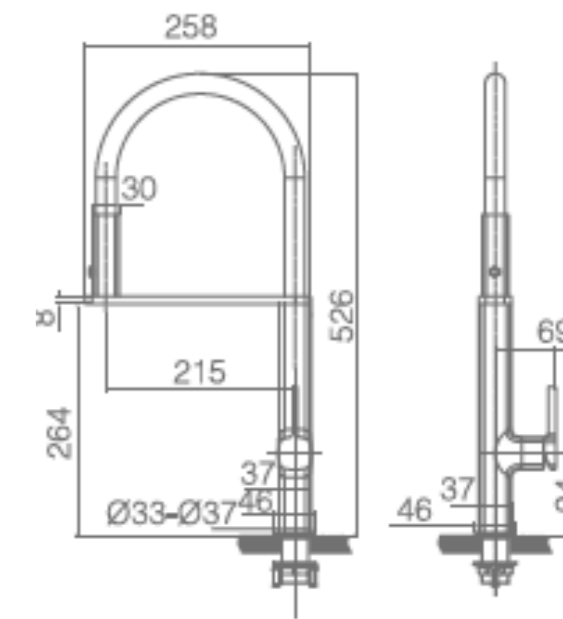

DUMBO

REF: DU35TEL503CRNE

● NegroCromo | BlackChrome