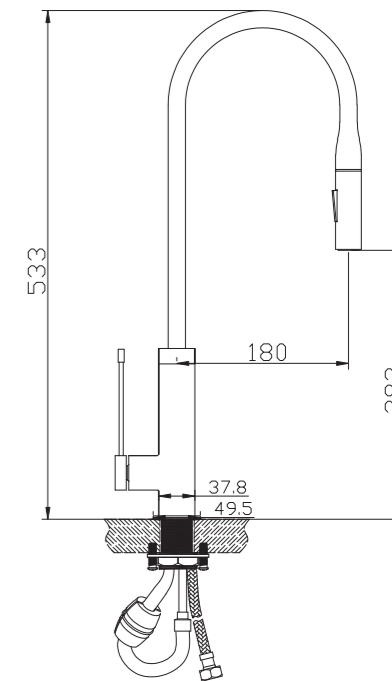

Martí
1921
spain