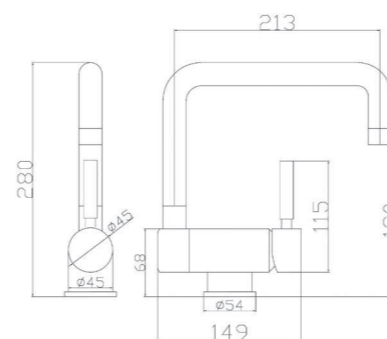

Grifo de cocina plegable para ventanales

Caño abatible con sistema giratorio 360°
Aireador EconSystem Anticalcáreo
Cartucho Cerámico de 40mm
Conexiones flexibles de 3/8" y 360mm certificadas
Sistema de fijación Espiga SlimFix

Sink mixer with folder spout
Folder and Swivel Spout 360° system,
40mm ceramic cartridge
M-10 3/8" - 500mm flexible hoses
SlimFix security fix system