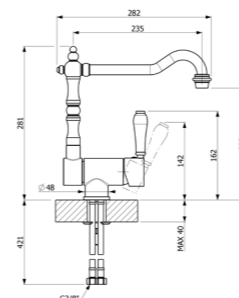

Old Series

Majestic Abatible

Martí
1921
spain

Abatible

- REF: MJ4024M504CR Cromo|Chrome
- REF: MJ4024M504BR Bronce|Bronze
- REF: MJ4024M504CO Cobre|Cooper
- REF: MJ4024M504RU Rustico|Rustique

Retro - Abatible