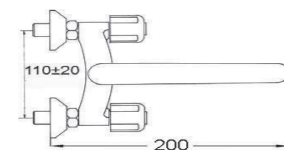

150mm
REF: 60DD22H52215CR
● Cromo|Chrome

PARIS
110mm
REF: 60DD22H52211CR
● Cromo|Chrome