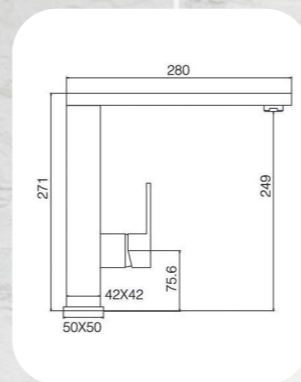

Atracción SLM

Grifo de cocina Exclusivo

- Caño fundido con sistema giratorio 360°
- Aireador EconSystem Anticalcáreo
- Cartucho Cerámico de 35mm
- Conexiones flexibles de 3/8" y 500mm certificadas
- Sistema de fijación Espiga SImFix

- Exclusive Sink mixer
- Swivel Spout 360° sistem,
- 35mm ceramic cartridge
- M-10 3/8" - 500mm flexible hoses
- SImFix security fix system

Sobre Repisa Exclusivos