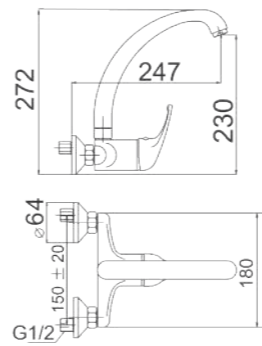

PARIS
110mm
REF: 60DD22H52211CR
● Cromo|Chrome

150mm
REF: 60DD22H52215CR
● Cromo|Chrome

RIALTO
110mm
REF: 824024M52211CR
● Cromo|Chrome

150mm
REF: 824024M52215KCR
● Cromo|Chrome

RIALTO
150mm
REF: 824024M52215CR
● Cromo|Chrome