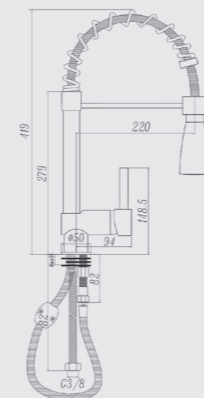

Easylife

flexyform

Grifería de Cocina Semi-Industrial

- Teleducha dos funciones.
- Cartucho cerámico 40mm
- Caño dirigible.
- Flexo cromado alta seguridad
- Trenza en acero inox AISI 316
- Conexiones flexibles certificadas
- Fijación de alta seguridad.