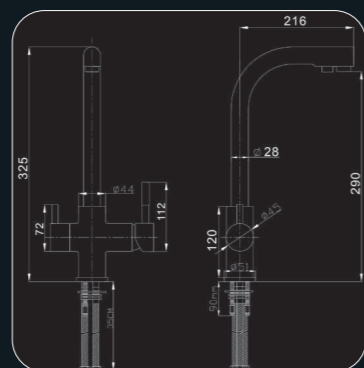

OSMOSIS

Martí
1921
spain

ALFA2

- REF: A23524M501CR Cromo|Chrome
- REF: A23524M501BL Blanco|White
- REF: A23524M501NE Negro|Black

*Consulte para más acabados

ALFA3

- REF: A33524M501CR Cromo|Chrome
- REF: A33524M501BL Blanco|White
- REF: A33524M501NE Negro|Black

*Consulte para más acabados

OSMOSIS

Martí
1921
spain

ALFA4

- REF: A43524M501CR Cromo|Chrome

*Consulte para más acabados

ALFA5

- REF: A53524M501CR Cromo|Chrome

*Consulte para más acabados