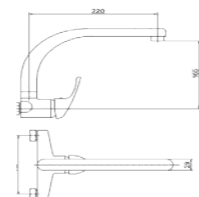

150mm
REF: 824024M52215KCR
● Cromo|Chrome

RIALTO
110mm
REF: 824024M52211CR
● Cromo|Chrome