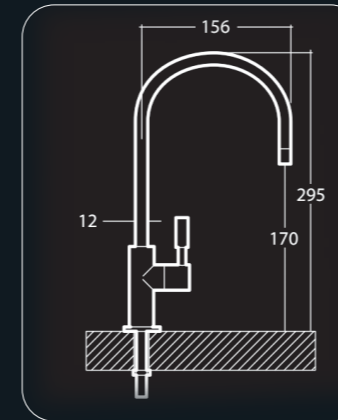

OSMOSIS

La gama de grifos para cocina con capacidad de osmotización, suma a los conceptos técnicos, constructivos y de calidad. Un nuevo argumento: el diseño. Formas que decoran su cocina, y aportan agua sin sabor a nada más que agua.

The series of taps for kitchen with capacity of osmosis, adds to the technical concepts, constructive, and of quality, a new Argument: the design. Shapes that decorate your kitchen and provide water without flavor to anything but water.

MRT ingeniering