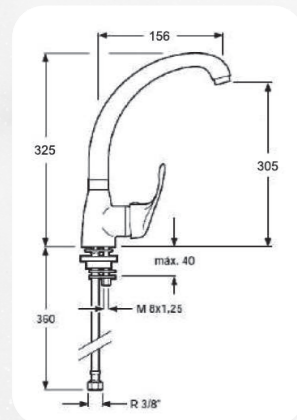

Classic

RIALTO *Super Eco*

Caño de latón.
Cartucho cerámico de 40mm.
Aireador EconSystem. Antical.
Conexión flexible de 3/8" y 360mm.
Sistema easy connect.
Supera UNE-EN 817.

Brass spout.
40mm ceramic cartridge.
EconSystem areator.
Easy Connect system fixing.
Certified flexible 3/8" inlet pipes 360mm.
Beats the UNE-EN 817

MRT ingeniering