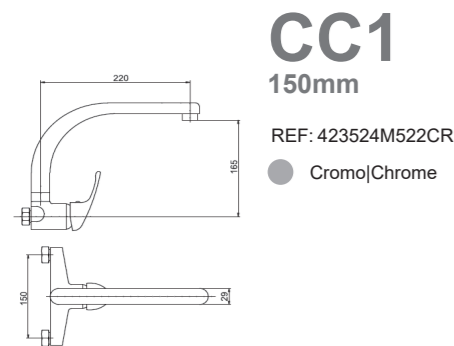

Classic

Wall mounted Sink

Martí
1921
spain

CC1
150mm
REF: 423524M522CR
● Cromo|Chrome