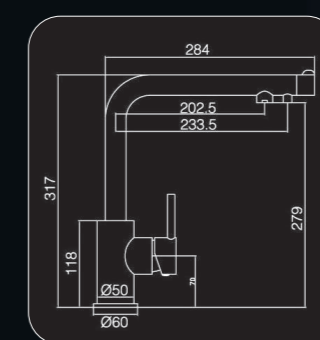

ALFA5

- REF: A53524M501CR Cromo|Chrome

*Consulte para más acabados