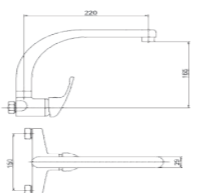

150mm
REF: 824024M52215KCR
● Cromo|Chrome