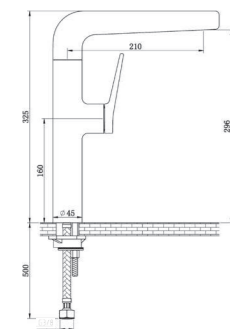

Atracción GT

Grifo de cocina Exclusivo

- Caño fundido con sistema giratorio 360°
- Aireador Especial Anticalcáreo
- Cartucho Cerámico de 35mm
- Conexiones flexibles de 3/8" y 500mm certificadas
- Sistema de fijación 1 Espiga TopFix
- Refuerzo bajo encimera

- Exclusive Sink mixer
- Swivel Spout 360° sistem,
- 35mm ceramic cartridge
- M-10 3/8" - 500mm flexible hoses
- TopFix security fix system

MRT ingeniering

Sobre Repisa Exclusivos