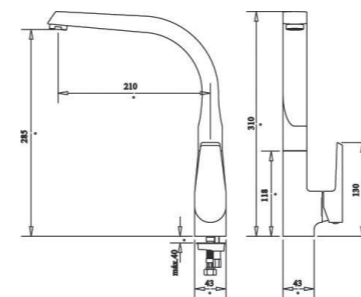

Classic

CC1