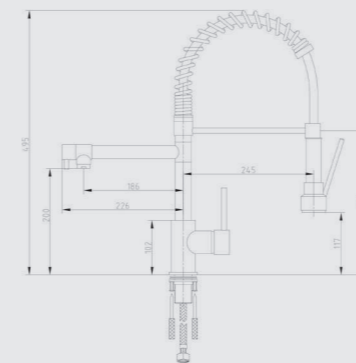

EasyLife

flexyform

Grifería de Cocina Semi-Industrial 2 salidas

- Fabricado en Latón
- Acabado Cromado sistema Icewind
- Caño Dirigible reforzado con trenza acerolnox AISI316
- Teleducha Pro con sistema Stop
- Cartucho Cerámico de 35mm
- Montura Cerámica ON/OFF 90° indesgastable
- Conexiones flexibles de 3/8" y 360mm certificadas
- Sistema de fijación de seguridad ProFix

- Semi-Industrial Sink mixer whith lateral spout
- All Brass and strong spring
- Chrome finish Icewind system
- Extensible and Swivel Spout 360° sistem,
- Pro shower with stp system
- 35mm ceramic cartrige
- M-10 3/8" - 360mm flexible hoses
- ProFix security fix system

Semi Industriales

Martí
1921
spain

mini CHEF

REF: CH49535TEL503CR

● Cromo |Chrome

MRT ingeniering