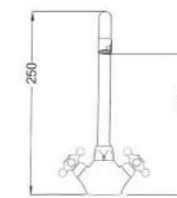

Old Series

1921

Martí
1921
spain

- REF: 19DD22501CR Cromo|Chrome
- REF: 19DD22501NE Negro|Black
- REF: 19DD22H501PV Plata vieja|Old plate
- REF: 19DD22501BR Bronce|Bronze
- REF: 19DD22501CO Cobre|Cooper
- REF: 19D22H501RU Rustico|Rustique