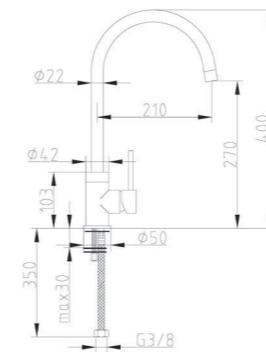

Classic GRANADA

Cola Edition

Grifo de cocina Original Martí1921

- Caño Curvado con sistema giratorio 360°
- Aireador EconSystem Anticalcáreo
- Cartucho Cerámico de 35mm
- Conexiones flexibles de 3/8" y 360mm certificadas
- Sistema de fijación 1 Espiga SlimFix
- Refuerzo bajo encimera

- Exclusive Sink mixer
- Swivel Spout 360° system,
- 35mm ceramic cartridge
- M-10 3/8" - 500mm flexible hoses
- SlimFix security fix system

Edición Especial

MRT ingeniering