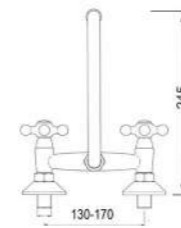

Old Series

1921

Martí
1921
spain

- REF: 19DD22H521CR Cromo|Chrome
- REF: 19DD22H521PV Plata vieja|Old plate
- REF: 19DD22H521BR Bronce|Bronze
- REF: 119DD22H521CO Cobre|Cooper
- REF: 19DD22H521RU Rustico|Rustique
- REF: 19DD22H521RUCO Rustico cobreado|Copper Rustique