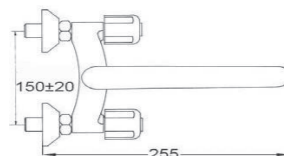

150mm
REF: 60DD22H52215CR
● Cromo|Chrome