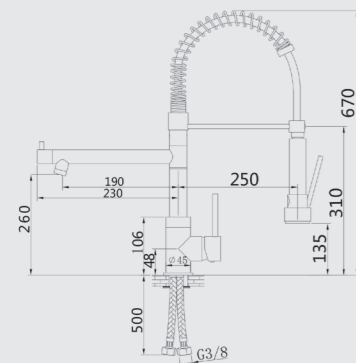

EasyLife

flexyform

Grifería de Cocina Semi-Industrial 2 salidas

- Fabricado en Latón con muelle ultra resistente
- Acabado Cromado sistema Icewind
- Caño Dirigible reforzado con trenza acerolnox AISI316
- Teleducha Pro con sistema Stop
- Cartucho Cerámico de 35mm
- Montura Cerámica ON/OFF 90° indesgastable
- Conexiones flexibles de 3/8" y 360mm certificadas
- Sistema de fijación de seguridad ProFix

- Semi-Industrial Sink mixer whith lateral spout
- All Brass and strong spring
- Chrome finish Icewind system
- Extensible and Swivel Spout 360° sistem,
- Pro shower with stp system
- 35mm ceramic cartrige
- M-10 3/8" - 360mm flexible hoses
- ProFix security fix system