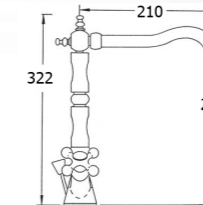

Old Series

Barroco

Martí
1921
spain

- REF: BADZ24M501CR Cromo|Chrome
- REF: BADZ24M501BR Bronce|Bronze
- REF: BADZ24M501CO Cobre|Cooper
- REF: BADZ24M501RU Rustico|Rustique

Old Series

Sistine

Martí
1921
spain