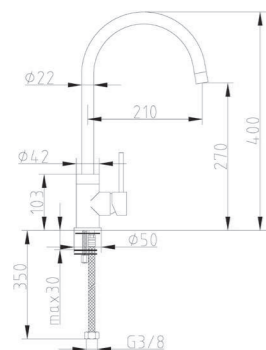

Classic GRANADA