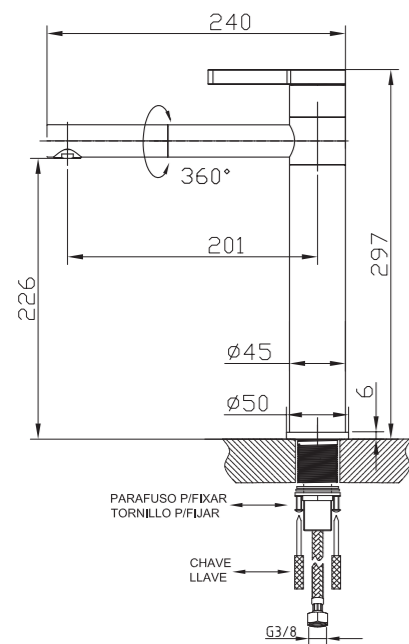

EasyLife

DENVER

REF: DE3520M501CR

● Cromo | Chrome