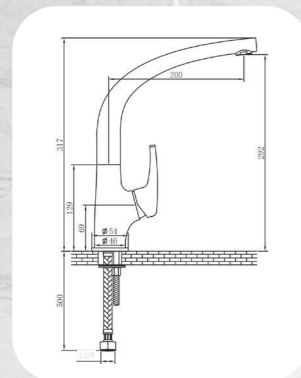

Atracción BROOKLYN

Martí
1921
spain