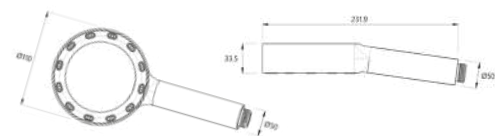

ECOTECHCR Cromo | Chrome
ECOTECHNE Negro | Black