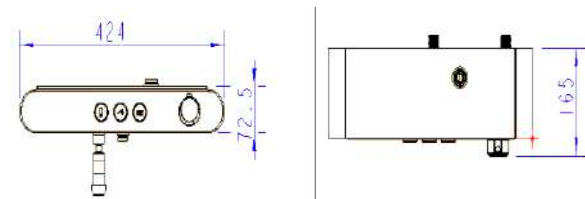

Set de Ducha Digital

PRO

*El indicador digital funciona con un generador tipo LED que no precisa corriente ni pilas, genera la luz a través de la fuerza del paso de agua.

*The digital indicator works with an LED type generator that does not require power or batteries, it generates the light through the force of the water passage.

SDDCL2R401NE Negro - Black