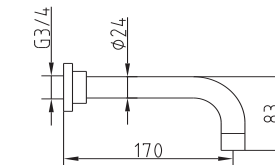

Brazos de Ducha | Shower Arms

Brazo de Ducha a Pared
At Wall Shower Arm

	BZDP66CR	Cromo | Chrome
	BZDP66PV	Plata Vieja | Old Plate
	BZDP66BL	Blanco | White
	BZDP66NE	Negro | Black
	BZDP66OR	Oro | Gold
	BZDP66ORM	Oro Mate | Matt Gold
	BZDP66ORMSM	Oro Rosa Mate | Matt Pink Gold
	BZDP66GRM	Grafito Mate | Matt Graphite
	BZDP66CO	Cobre | Copper
	BZDP66BR	Bronce | Bronze

Brazo de Ducha a Techo L170mm
At Ceiling Shower Arm L170mm

	BZDT66CR	Cromo | Chrome
	BZDT66PV	Plata Vieja | Old Plate
	BZDT66BL	Blanco | White
	BZDT66NE	Negro | Black
	BZDT66OR	Oro | Gold
	BZDT66ORM	Oro Mate | Matt Gold
	BZDT66ORMSM	Oro Rosa Mate | Matt Pink Gold
	BZDT66GRM	Grafito Mate | Matt Graphite
	BZDT66CO	Cobre | Copper
	BZDT66BR	Bronce | Bronze

Rociador
Shower head

200Ø 250Ø 300Ø
R66SLM20 R66SLM25 R66SLM30

	Cromo | Chrome
	Plata Vieja | Old Plate
	Blanco | White
	Negro | Black
	Oro | Gold
	Oro Mate | Matt Gold
	Oro Rosa Mate | Matt Pink Gold
	Grafito Mate | Matt Graphite
	Cobre | Copper
	Bronce | Bronze

	BZDP68CR	Cromo | Chrome
	BZDP68BL	Blanco | White
	BZDP68NE	Negro | Black
	BZDP68OR	Oro | Gold
	BZDP68ORM	Oro Mate | Matt Gold
	BZDP68ORMSM	Oro Rosa Mate | Matt Pink Gold
	BZDP68GRM	Grafito Mate | Matt Graphite

Brazo de Ducha a Techo L170mm
At Ceiling Shower Arm L170mm

	BZDT68CR	Cromo | Chrome
	BZDT68BL	Blanco | White
	BZDT68NE	Negro | Black
	BZDT68OR	Oro | Gold
	BZDT68ORM	Oro Mate | Matt Gold
	BZDT68ORMSM	Oro Rosa Mate | Matt Pink Gold
	BZDT68GRM	Grafito Mate | Matt Graphite

Rociador
Shower head

200x200 250x250 300x300
R68SLM20 R68SLM25 R68SLM30

	Cromo | Chrome
	Blanco | White
	Negro | Black
	Oro | Gold
	Oro Mate | Matt Gold
	Oro Rosa Mate | Matt Pink Gold
	Grafito Mate | Matt Graphite

Rociadores y Salidas de Agua Especiales

Rociador Empotrado a Techo
Built-in Shower Head