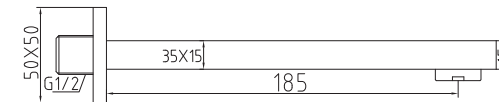

Brazos de Ducha | Shower Arms

Brazo de Ducha a Pared
At Wall Shower Arm

	BZDP66CR	Cromo | Chrome
	BZDP66PV	Plata Vieja | Old Plate
	BZDP66BL	Blanco | White
	BZDP66NE	Negro | Black
	BZDP66OR	Oro | Gold
	BZDP66ORM	Oro Mate | Matt Gold
	BZDP66ORMSM	Oro Rosa Mate | Matt Pink Gold
	BZDP66GRM	Grafito Mate | Matt Graphite
	BZDP66CO	Cobre | Copper
	BZDP66BR	Bronce | Bronze

Brazo de Ducha a Techo L170mm
At Ceiling Shower Arm L170mm

	BZDT66CR	Cromo | Chrome
	BZDT66PV	Plata Vieja | Old Plate
	BZDT66BL	Blanco | White
	BZDT66NE	Negro | Black
	BZDT66OR	Oro | Gold
	BZDT66ORM	Oro Mate | Matt Gold
	BZDT66ORMSM	Oro Rosa Mate | Matt Pink Gold
	BZDT66GRM	Grafito Mate | Matt Graphite
	BZDT66CO	Cobre | Copper
	BZDT66BR	Bronce | Bronze

Rociador
Shower head

200Ø 250Ø 300Ø
R66SLM20 R66SLM25 R66SLM30

	Cromo | Chrome
	Plata Vieja | Old Plate
	Blanco | White
	Negro | Black
	Oro | Gold
	Oro Mate | Matt Gold
	Oro Rosa Mate | Matt Pink Gold
	Grafito Mate | Matt Graphite
	Cobre | Copper
	Bronce | Bronze

	BZDP68CR	Cromo | Chrome
	BZDP68BL	Blanco | White
	BZDP68NE	Negro | Black
	BZDP68OR	Oro | Gold
	BZDP68ORM	Oro Mate | Matt Gold
	BZDP68ORMSM	Oro Rosa Mate | Matt Pink Gold
	BZDP68GRM	Grafito Mate | Matt Graphite

Brazo de Ducha a Techo L170mm
At Ceiling Shower Arm L170mm

	BZDT68CR	Cromo | Chrome
	BZDT68BL	Blanco | White
	BZDT68NE	Negro | Black
	BZDT68OR	Oro | Gold
	BZDT68ORM	Oro Mate | Matt Gold
	BZDT68ORMSM	Oro Rosa Mate | Matt Pink Gold
	BZDT68GRM	Grafito Mate | Matt Graphite

Rociador
Shower head

200x200 250x250 300x300
R68SLM20 R68SLM25 R68SLM30

	Cromo | Chrome
	Blanco | White
	Negro | Black
	Oro | Gold
	Oro Mate | Matt Gold
	Oro Rosa Mate | Matt Pink Gold
	Grafito Mate | Matt Graphite

Rociadores y Salidas de Agua Especiales

Rociador Empotrado a Techo
Built-in Shower Head