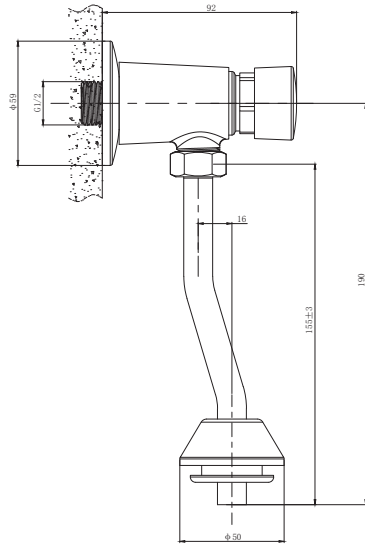

Urinario Temporizado

Timed urinary

TEM000120CR
Temporizado Urinario Mural
Wall mounted timed Urinary