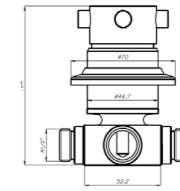

TEMMEZ420CR
Mezclador Empotrado de duca
Water mixer Built-in shower