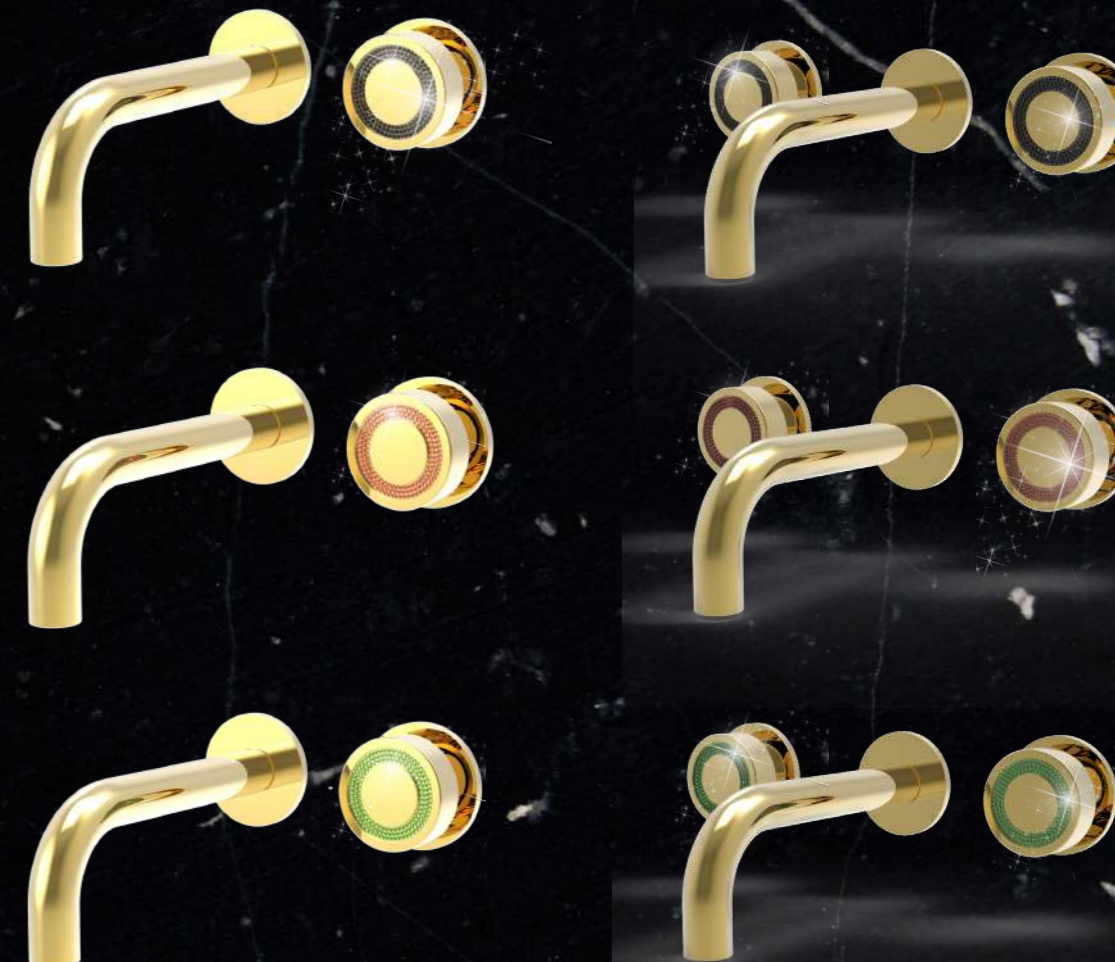

SM2522H122ORSWN	Oro | SwNegro	Gold | SwBlack
SM2522H122ORSWR	Oro|SwRubí	Gold | SwRuby
SM2522H122ORSWE	Oro|SwEsmeralda	Gold | Emerald

Lavabo Mural 3 elementos
3 holes Wall-mounted Basin mixer

SM2522H123ORSWN	Oro | SwNegro	Gold | SwBlack
SM2522H123ORSWR	Oro|SwRubí	Gold | SwRuby
SM2522H123ORSWE	Oro|SwEsmeralda	Gold | Emerald