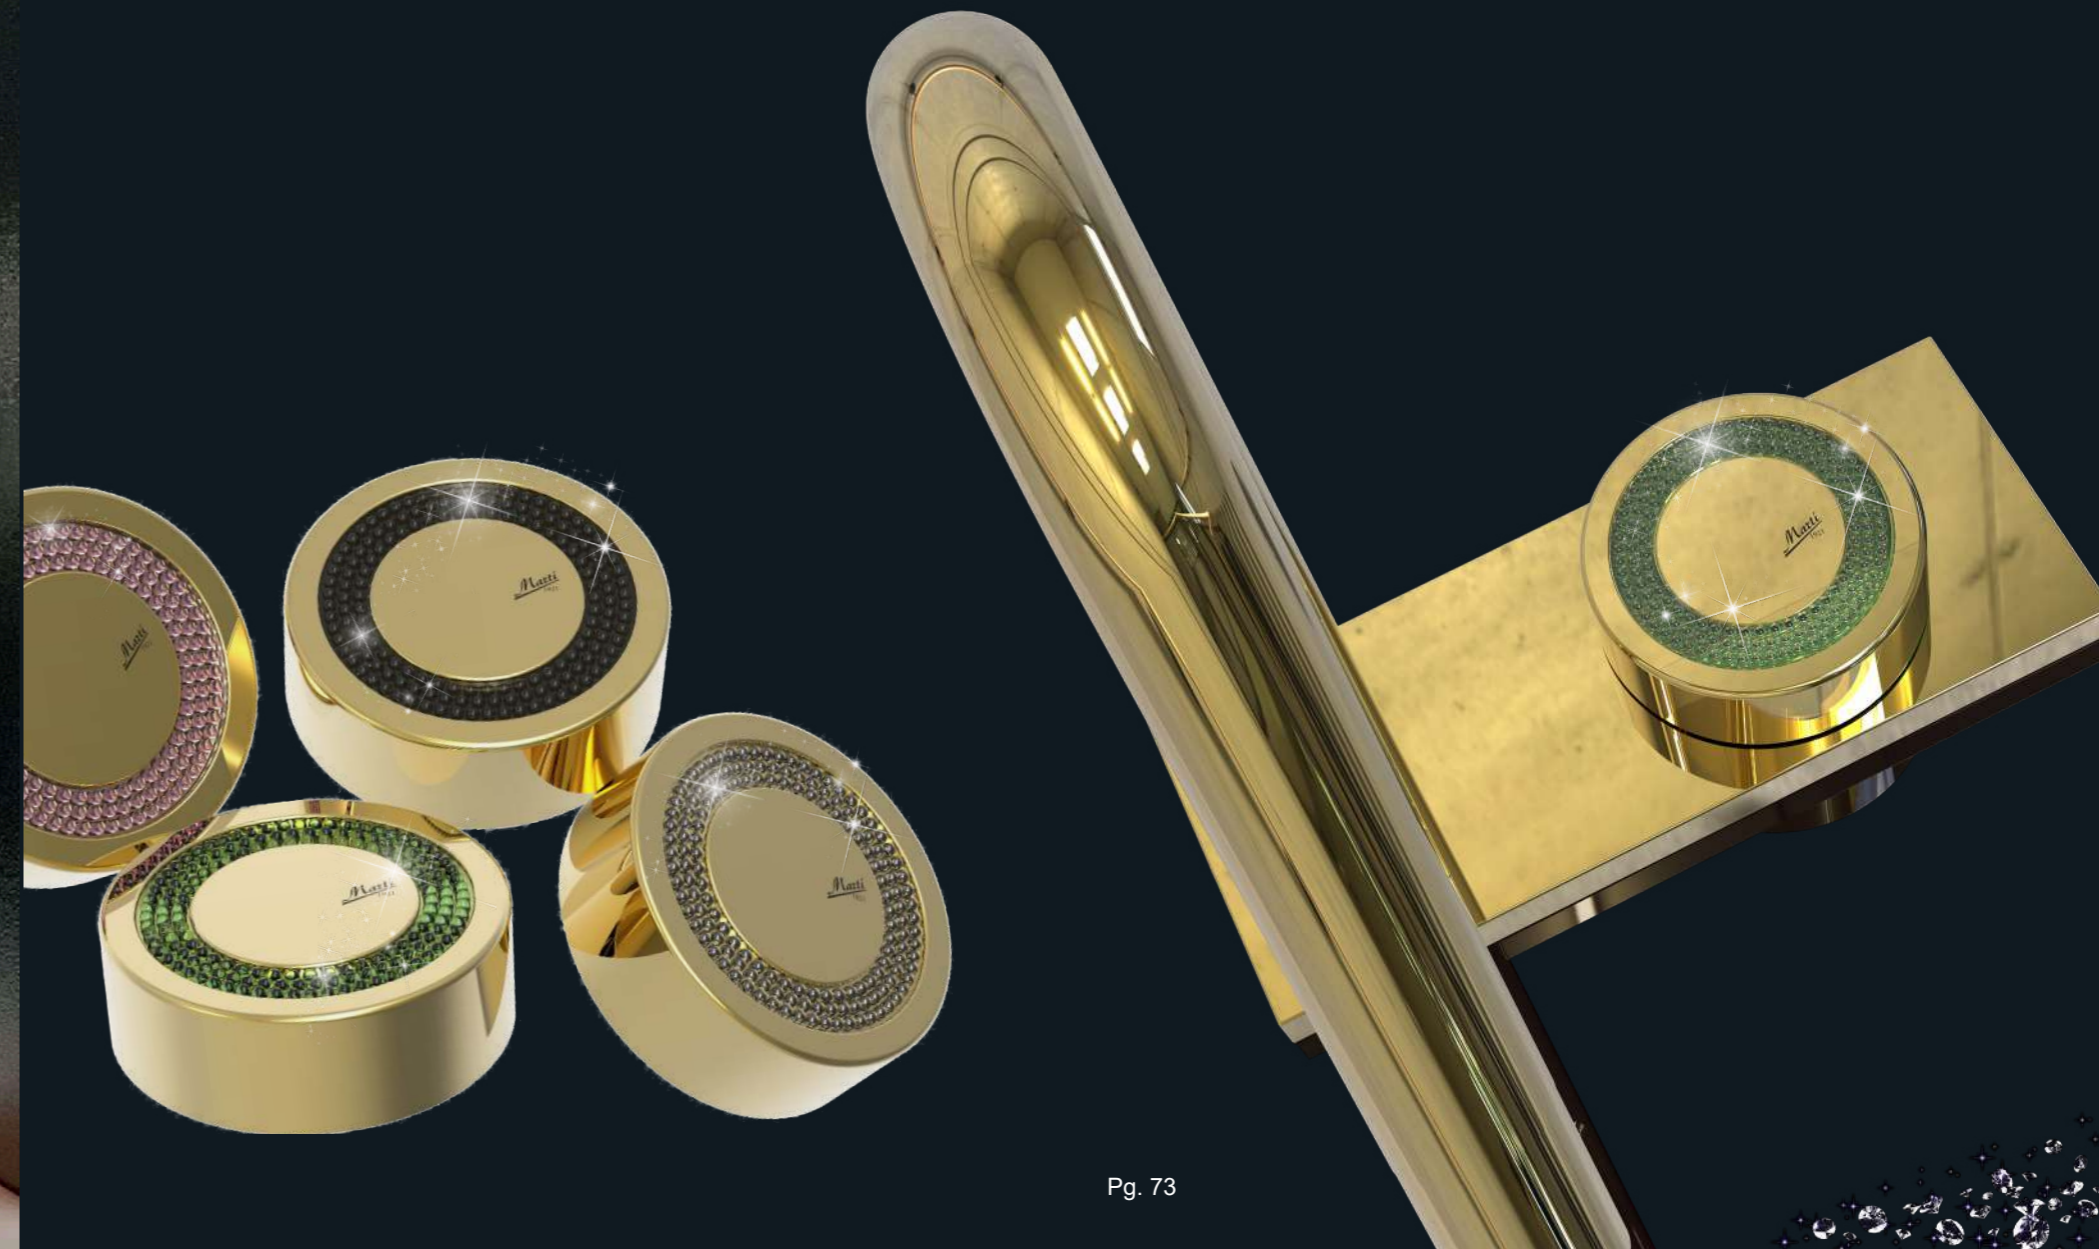

O2 Swarovski

Martí
1921
spain