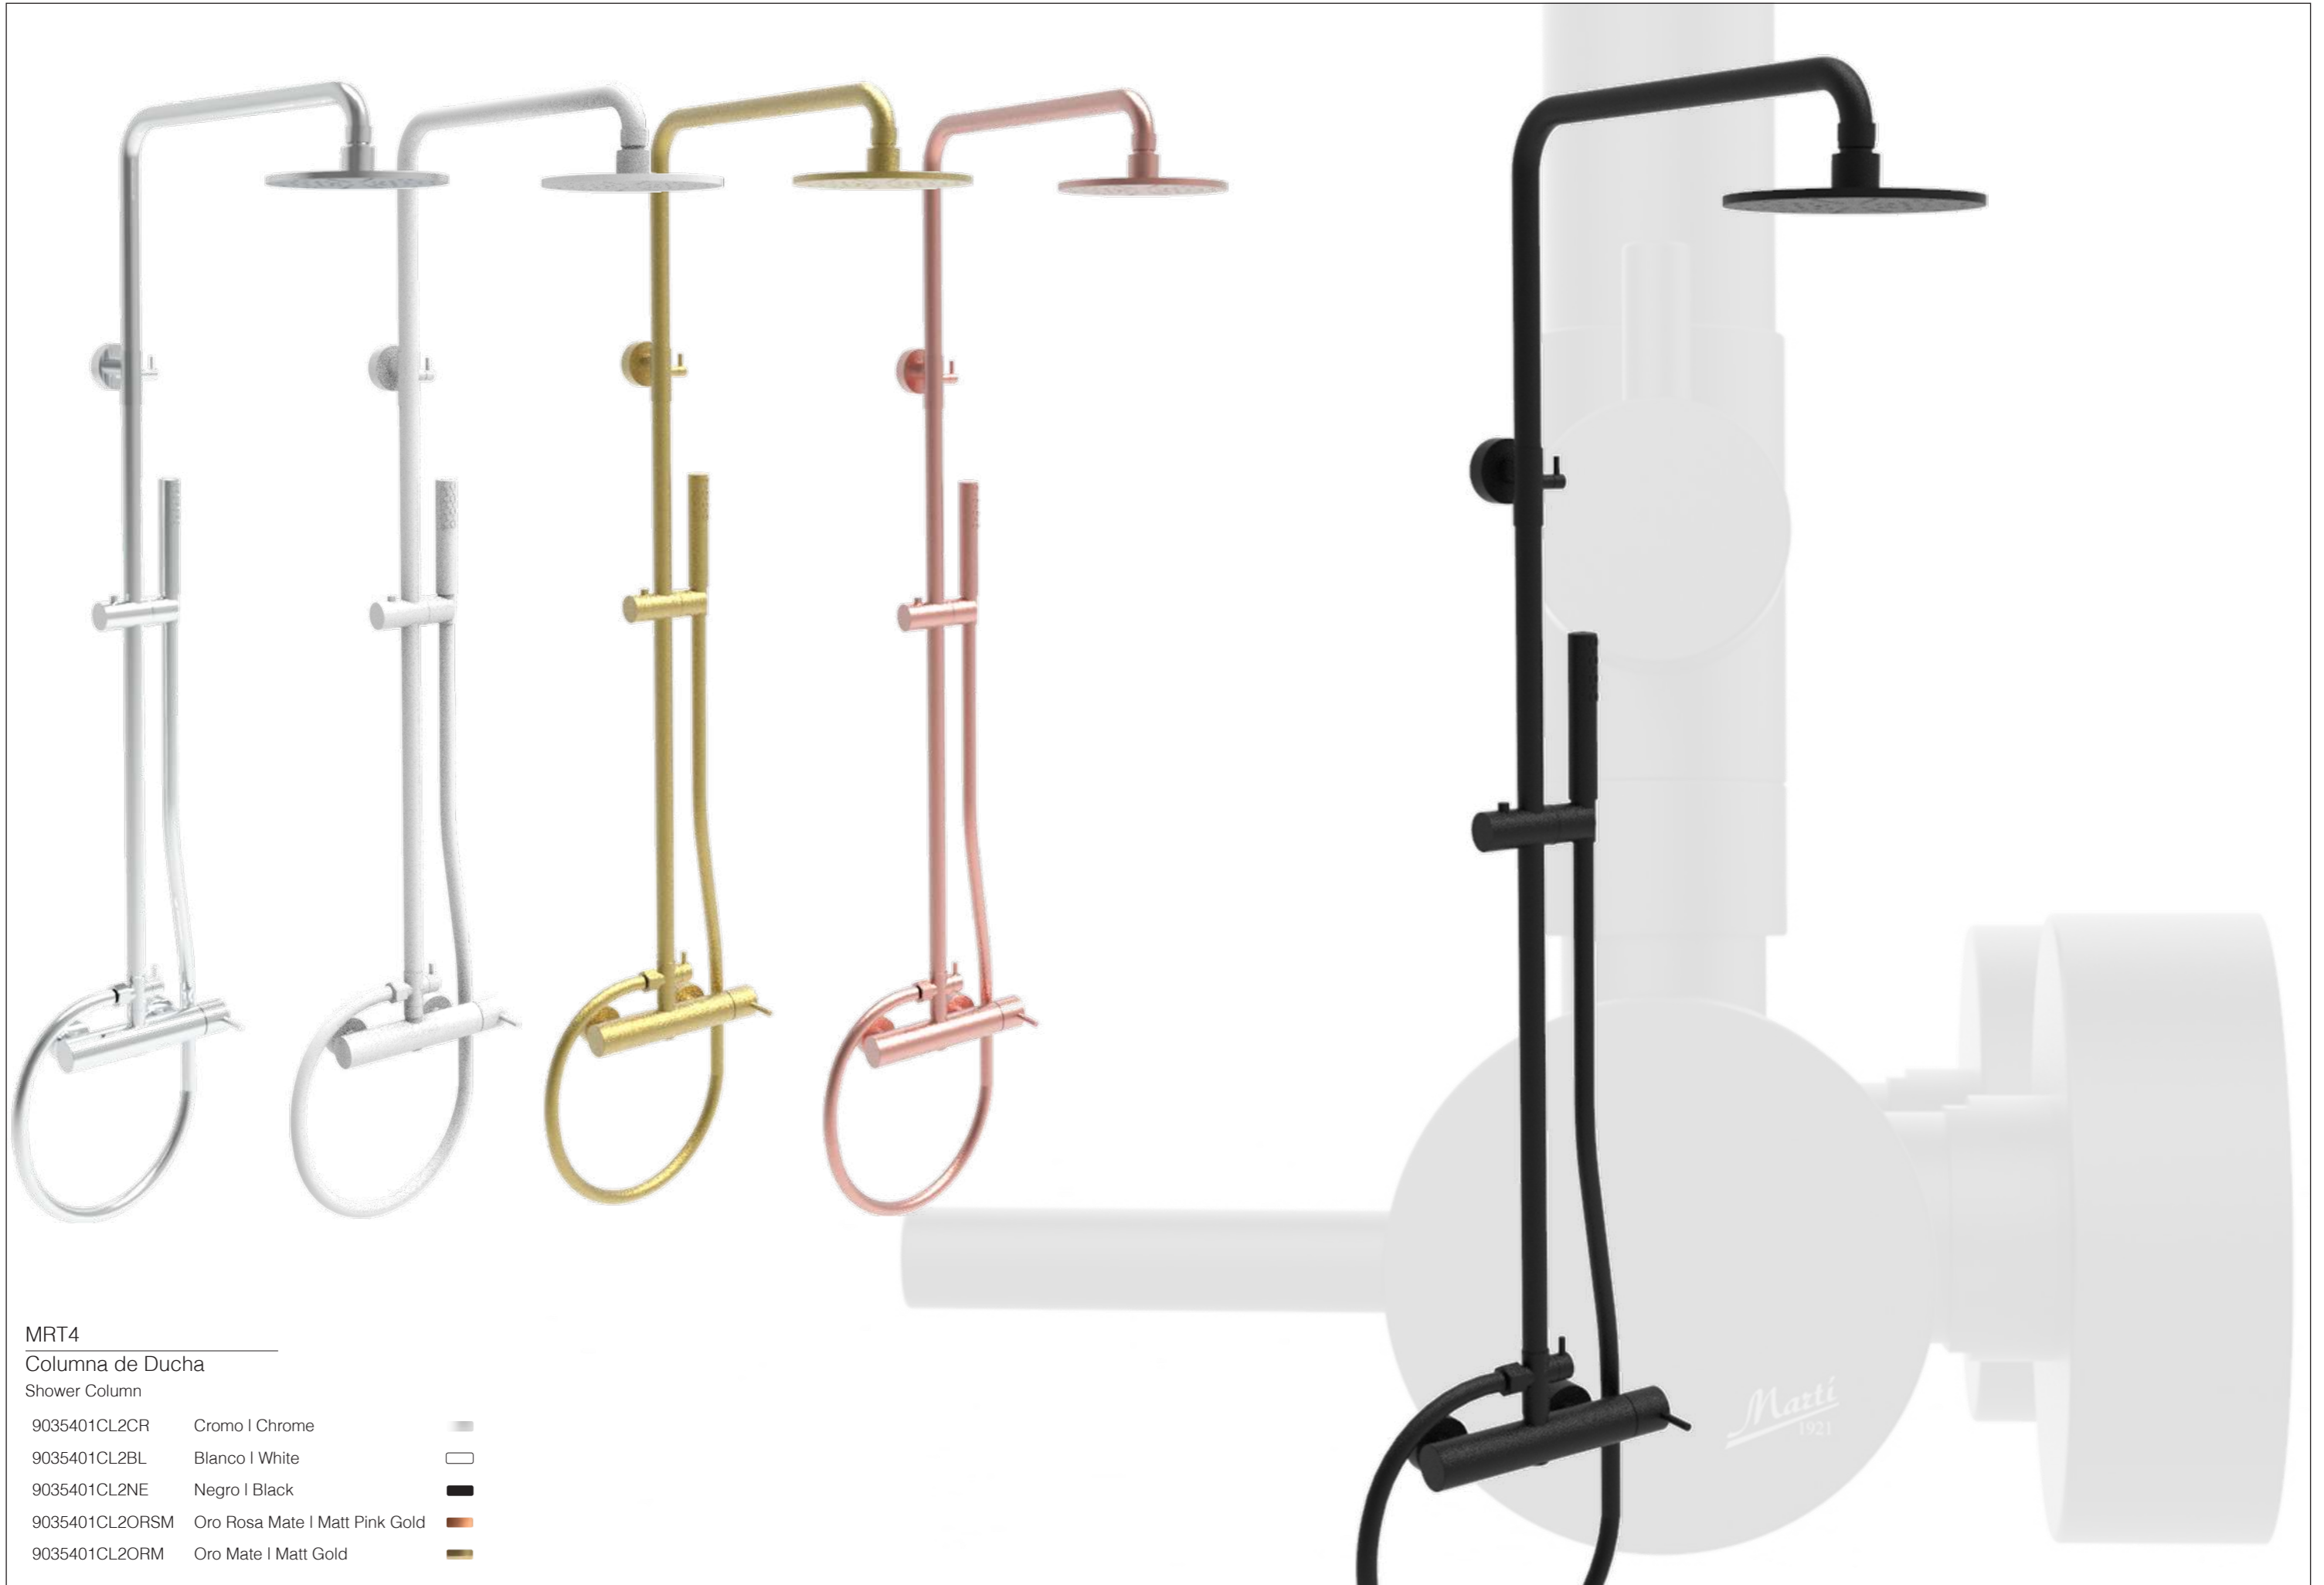

MRT4

Columna de Ducha
Shower Column

9035401CL2CR	Cromo | Chrome	
9035401CL2BL	Blanco | White	
9035401CL2NE	Negro | Black	
9035401CL2ORSM	Oro Rosa Mate | Matt Pink Gold	
9035401CL2ORM	Oro Mate | Matt Gold