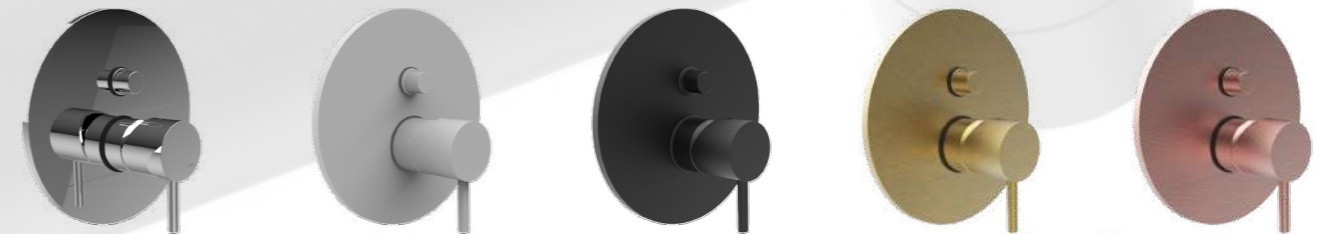

MRT4
Empotrado de BañoDucha
Built-in BathShower Mixer

9035170321CR	Cromo | Chrome	
9035170321BL	Blanco | White	
9035170321NE	Negro | Black	
9035170321ORSM	Oro Rosa Mate | Matt Pink Gold	
9035170321ORM	Oro Mate | Matt Gold