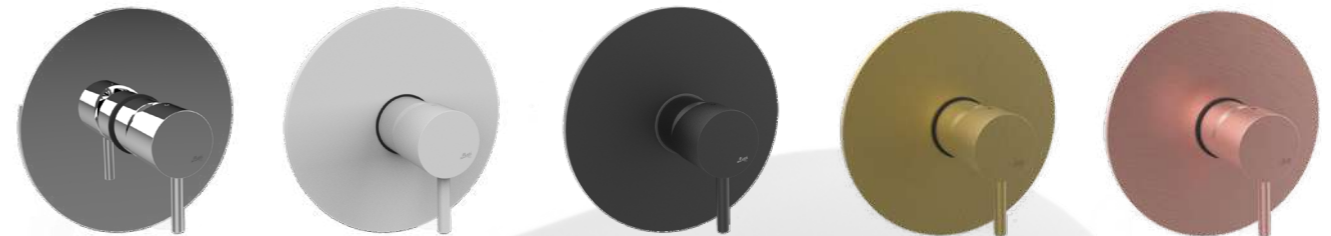

MRT4
BañoDucha
BathShower

903524M301CR	Cromo Chrome	
903524M301BL	Blanco White	
903524M301NE	Negro Black	
903524M301ORSM	Oro Rosa Mate Matt Pink Gold	
903524M301ORM	Oro Mate Matt Gold	

MRT4
Empotrado de Ducha
Built-in Shower Mixer