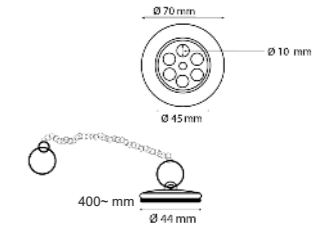

Rejillas para desagüe

Rejillas para desagüe

Drain grates

Rejillas de Desagüe con Tapón y Cadenilla para Lavabos / Bidés / Bañeras / Cocinas
Drain Grates with Plug and Chain for Washbasins / Bidets / Bathtubs / Kitchens