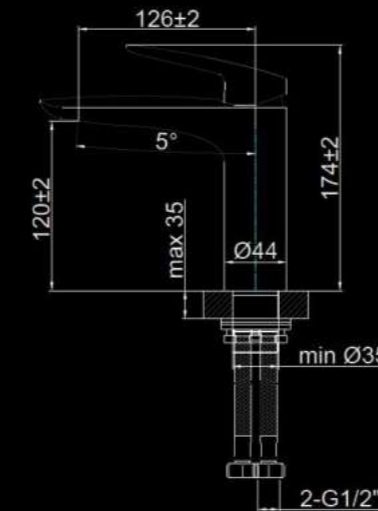

Set Columna Ducha
Shower Column Set

Kit Empotrado 1 salida
Built-in Kit 1 way

Kit Empotrado 2 salidas
Built-in Kit 2 ways

Kit Empotrado 3 salidas
Built-in Kit 3 ways

DOVER

Lavabo
Basin Mixer

- DV35240101CR Cromo | Chrome