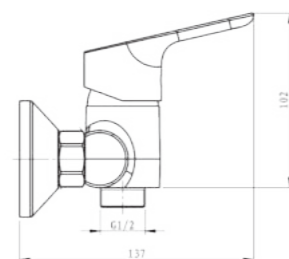

Externos de Ducha y Baño Ducha | Shower and Bath Shower External

Ducha (con equipo)
Shower Mixer (with kit)
REF: 8335401401CR
* Caudal estándar