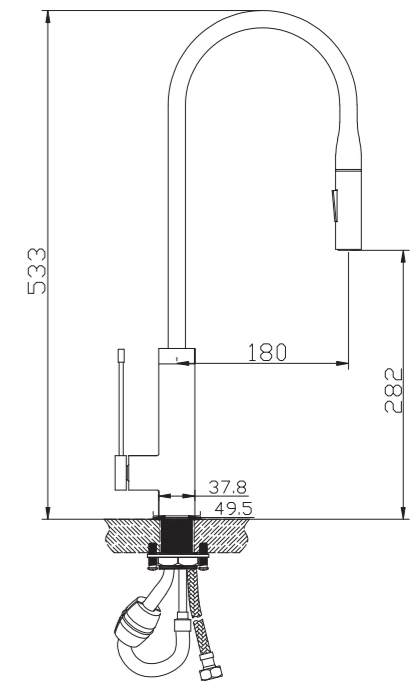

REF: IR35TEL503CRNA REF: IR35TEL503CRGS
 ● Naranja|Orange ● Gris|Grey

REF: IR35TEL503CRAM
 ● Amarillo|Yellow

EasyLife

Martí
1921
spain

TRIBECA EXTRAIBLE

REF: TR25TEL502NEORS
 ● Negro Oro Rosa | Black

EasyLife