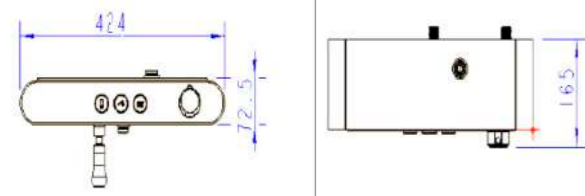

Set de Ducha Digital

PRO

*El indicador digital funciona con un generador tipo LED que no precisa corriente ni pilas, genera la luz a través de la fuerza del paso de agua.

*The digital indicator works with an LED type generator that does not require power or batteries, it generates the light through the force of the water passage.

SDDCL2R401NE Negro - Black