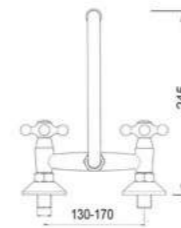

Old Series

1921

Martí
1921
spain

- REF: 19DD22H521CR Cromo|Chrome
- REF: 19DD22H521PV Plata vieja|Old plate
- REF: 19DD22H521BR Bronce|Bronze
- REF: 119DD22H521CO Cobre|Cooper
- REF: 19DD22H521RU Rustico|Rustique
- REF: 19DD22H521RUCO Rustico cobreado|Copper Rustique