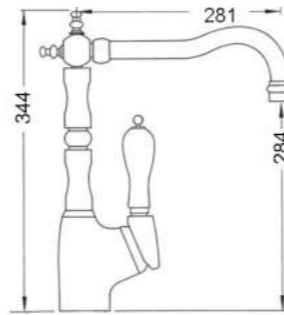

Old Series

Majestic

Martí
1921
spain

Majestic

- REF: MJ4024M501CR Cromo|Chrome
- REF: MJ4024M501NE Negro|Black
- REF: MJ4024M501PV Plata vieja|Old plate
- REF: MJ4024M501OR Oro|Gold
- REF: MJ4024M501ORM Oro Mate|Matt Gold
- REF: MJ4024M501BR Bronce|Bronze
- REF: MJ4024M501CO Cobre|Cooper
- REF: MJ4024M501RU Rustico|Rustique
- REF: MJ4024M501RUCO Rustico cobreado|Copper Rustique