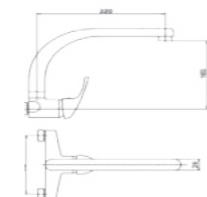

REF: 60DD22H52211CR
● Cromo|Chrome

150mm
REF: 60DD22H52215CR
● Cromo|Chrome

RIALTO

110mm

REF: 824024M52211CR
● Cromo|Chrome

150mm
REF: 824024M52215KCR
● Cromo|Chrome

Classic

Wall mounted Sink