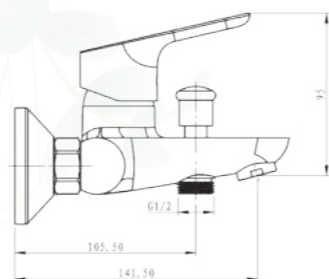

Baño Ducha (con equipo)
BathShower Mixer (with kit)
REF: 833524M301CR
* Caudal estándar