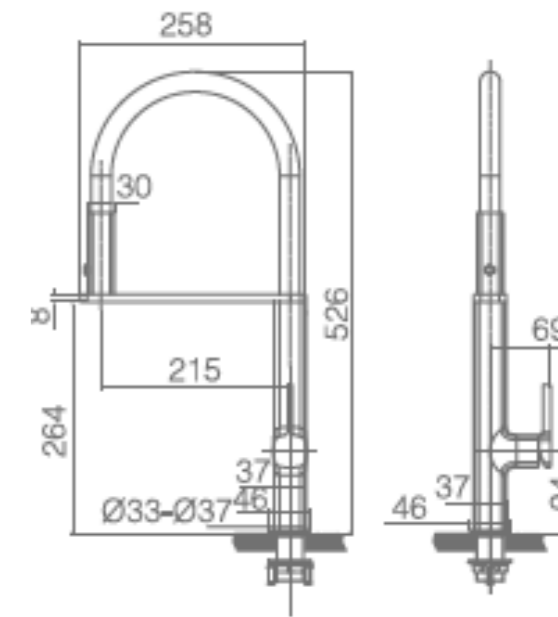

EasyLife

DENVER

REF: DE3520M501CR

● Cromo | Chrome

DUMBO

REF: DU35TEL503CRNE

● NegroCromo | BlackChrome