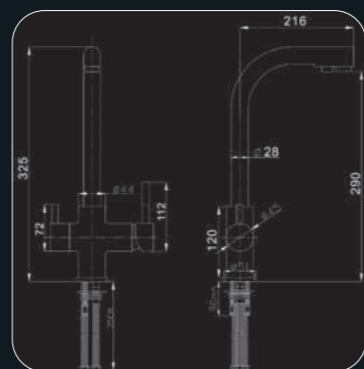

OSMOSIS

Martí
1921
spain

ALFA2

- REF: A23524M501CR Cromo|Chrome
- REF: A23524M501BL Blanco|White
- REF: A23524M501NE Negro|Black

*Consulte para más acabados

ALFA3

- REF: A33524M501CR Cromo|Chrome
- REF: A33524M501BL Blanco|White
- REF: A33524M501NE Negro|Black

*Consulte para más acabados

OSMOSIS

Martí
1921
spain

ALFA4

- REF: A43524M501CR Cromo|Chrome

*Consulte para más acabados

ALFA5

- REF: A53524M501CR Cromo|Chrome

*Consulte para más acabados