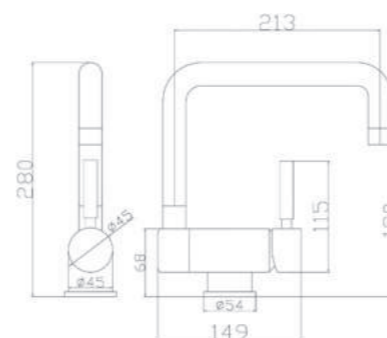

Classic GRANADA

abatible

REF: 664022H504CR

● Cromo|Chrome

REF: 664022H504NE

● Cromo Negro|Chrome Black

REF: 664022H504BL

○ Cromo Blanco|Chrome White