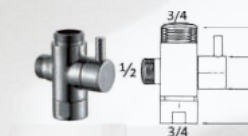

KIT 2 salidas
KIT 2 ways

REF: 6635KT2321CR

KIT 1 salida
KIT 1 way

REF: 6635KT1421CR

REF: 6635401CL2CR

GRANADA INOX

Grifería de Acero Inoxidable
Stainless Steel Faucets

Martí
1921
Spain