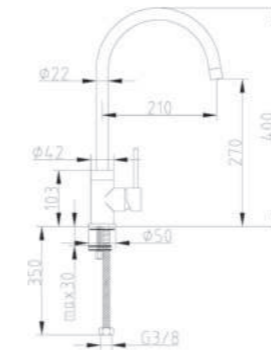

Classic GRANADA

Cola Edition

Grifo de cocina Original Martí1921

- Caño Curvado con sistema giratorio 360°
- Aireador EconSystem Anticalcáreo
- Cartucho Cerámico de 35mm
- Conexiones flexibles de 3/8" y 360mm certificadas
- Sistema de fijación 1 Espiga SlimFix
- Refuerzo bajo encimera

- Exclusive Sink mixer
- Swivel Spout 360° sistem,
- 35mm ceramic cartritge
- M-10 3/8" - 500mm flexible hoses
- SlimFix security fix system

Edición Especial