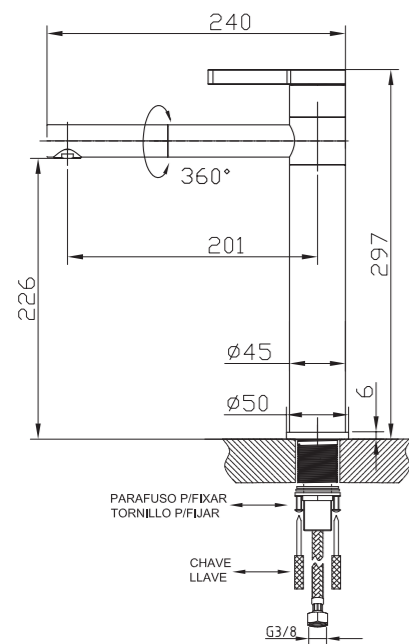

REF: IR35TEL503CRNA REF: IR35TEL503CRGS
 ● Naranja|Orange ● Gris|Grey

REF: IR35TEL503CRAM
 ● Amarillo|Yellow

EasyLife

Martí
1921
spain

TRIBECA EXTRAIBLE

REF: TR25TEL502NEORS
 ● Negro Oro Rosa | Black

EasyLife