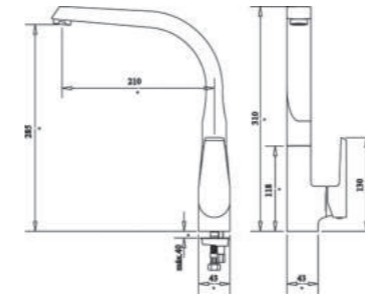

Classic

CC1

Caño de latón.
Cartucho cerámico de 35mm.
Aireador EconSystem. Antical.
Conexión flexible de 3/8" y 360mm.
Sistema easy connect.
Supera UNE-EN 817.

Brass spout.
35mm ceramic cartridge.
EconSystem areator.
Easy Connect system fixing.
Certified flexible 3/8" inlet pipes 360mm.
Beats the UNE-EN 817