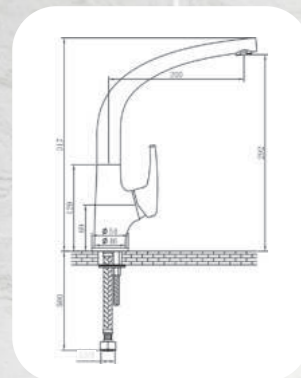

REF: GT35AGT501CR
● Cromo|Chrome

REF: GT35AGT501BL
● Blanco|White

REF: GT35AGT501OR
● Oro |Gold

Martí
1921
Spain

Atracción BROOKLYN

Martí
1921
spain

Atracción BROOKLYN

Martí
1921
spain