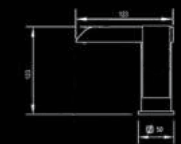

TECHNOLED Lavabo con Led
TECHNOLED Led Basin mixer

- 8925GEL101CR Cromo | Chrome
- 8925GEL101NECR Blanco | White
- 8925GEL101BLCR Negro | Black

TECHNOFALL Lavabo (sin sistema led)
TECHNOFALL Basin mixer (without led system)

- 8925000101CR Cromo | Chrome
- 8925000101BLCR Blanco | White
- 8925000101NECR Negro | Black