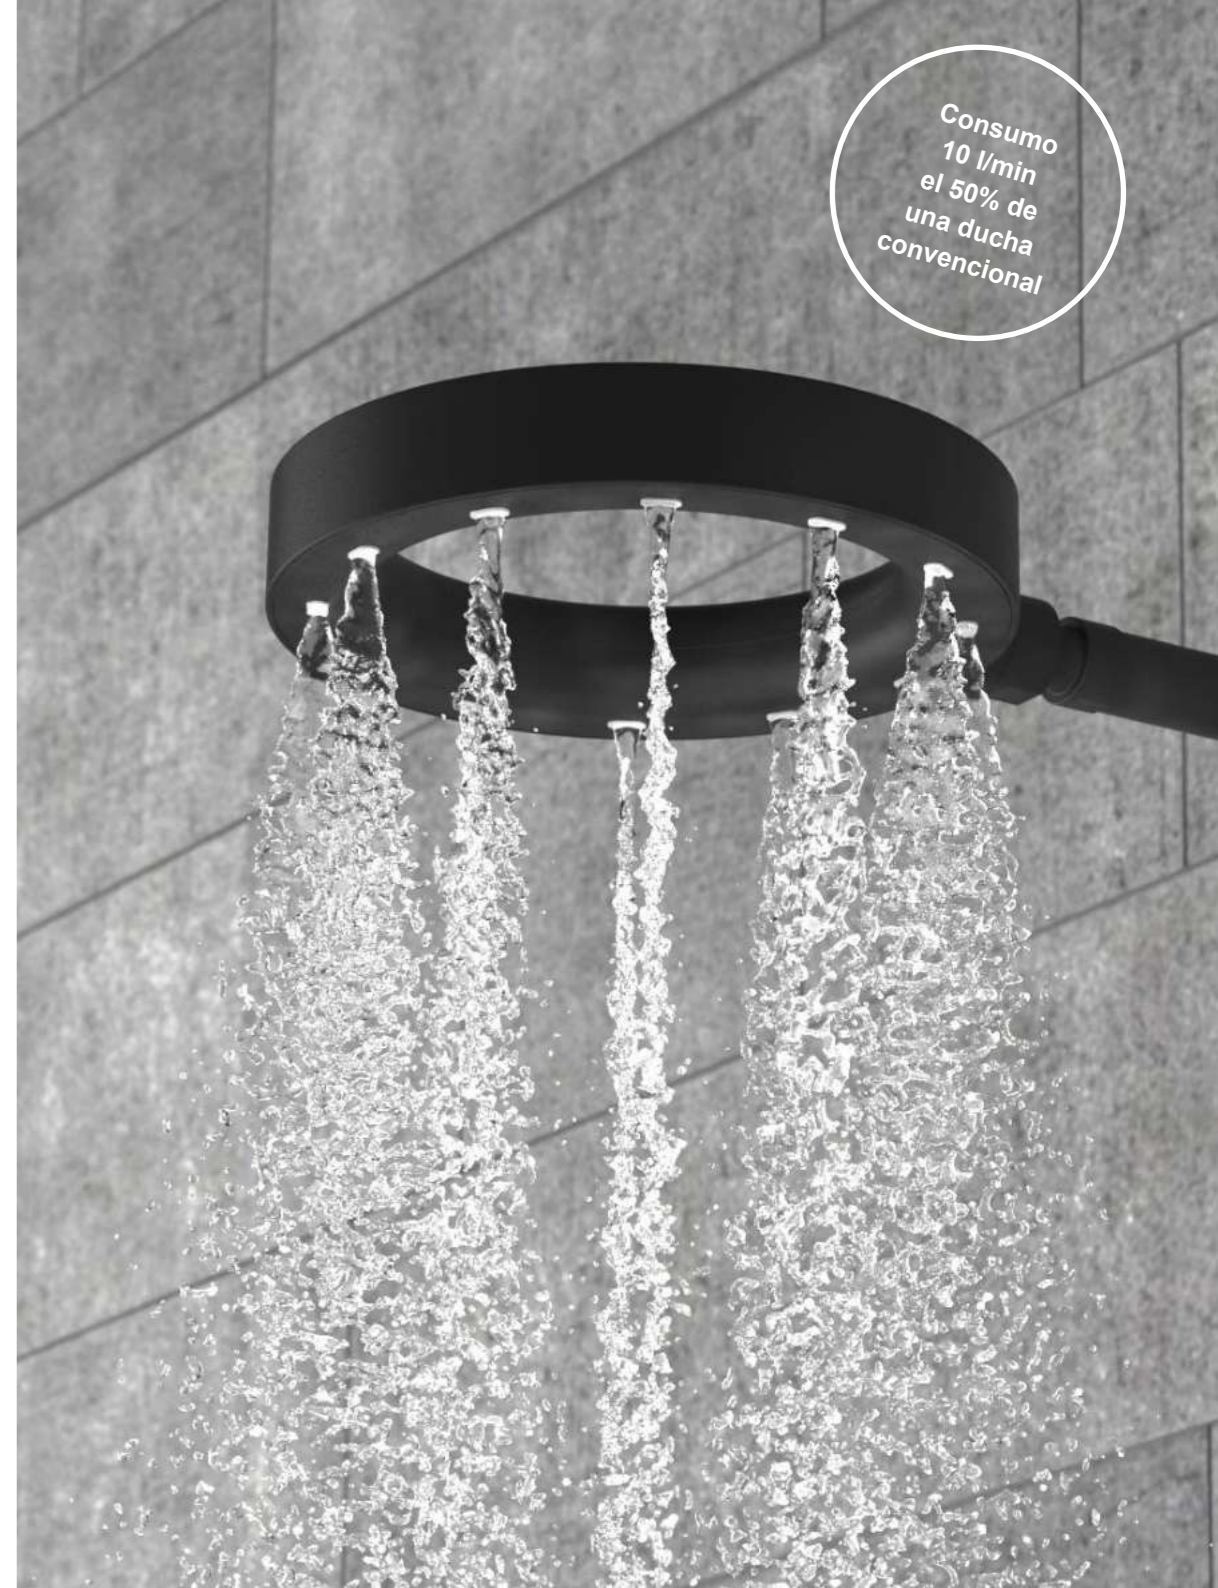

ECOTECH

EXCLUSIVO DISEÑO DE BOQUILLA DOBLE:
Permite que las corrientes de agua se crucen entre si.

EXCLUSIVE DOUBLE NOZZLE DESIGN:
It allows water currents to cross each other.

COBERTURA DE AGUA COMPLETA.
Las poderosas corrientes de los chorros, proporcionan una cobertura de agua completa, una experiencia de ducha sensorial.

COMPLETE WATER COVERAGE.
The powerful streams of the jets provide complete water coverage, a shower experience that increases your senses.

PULVERIZACIÓN AUMENTADA.
Es el resultado de la forma que adopta el agua mediante las corrientes de aire generadas.

INCREASED SPRAYING.
It is the result of the form that water takes through the air currents generated.

Consumo
10 l/min
el 50% de
una ducha
convencional