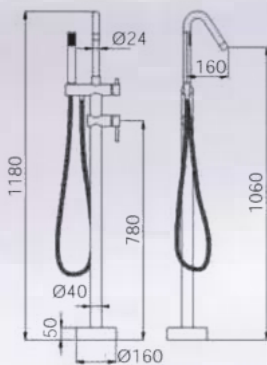

Llenador de Bañera O2 O2 Bath shower mixer FloorStanding

SM3522H312CR	Cromo | Chrome	
SM3522H312BL	Blanco | White	
SM3522H312NE	Negro | Black	
SM3522H312OR	Oro | Gold	
SM3522H312CRSM	Oro Rosa Mate | Matt Pink Gold	
SM3522H312GRM	Grato Mate | Matt Graphite	
SM3522H312BR	Bronce | Bronze