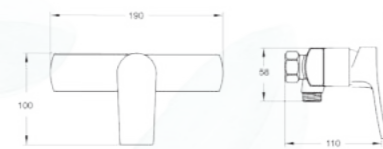

Externos de Ducha y Baño Ducha | Shower and Bath Shower External

Ducha (con equipo)
Shower Mixer (with kit)
REF: 9135401401CR

* Caudal estándar