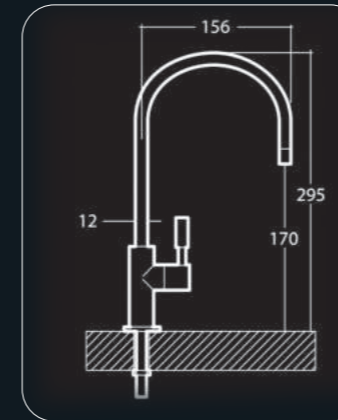

OSMOSIS

La gama de grifos para cocina con capacidad de osmotización, suma a los conceptos técnicos, constructivos y de calidad Un nuevo argumento: el diseño. Formas que decoran su cocina, y aportan agua sin sabor a nada mas que agua.

The series of taps for kitchen with capacity of osmosis ,adds to the technical concepts,constructive, and of quality, a new Argument: the desing. Shapes that decorate your kitchen and provide wather without flavor to anything but wáter.

MRT ingeniering