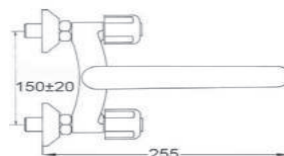

REF: 60DD22H52211CR
● Cromo|Chrome

150mm
REF: 60DD22H52215CR
● Cromo|Chrome

RIALTO

110mm

REF: 824024M52211CR
● Cromo|Chrome

150mm
REF: 824024M52215KCR
● Cromo|Chrome

Classic

Wall mounted Sink