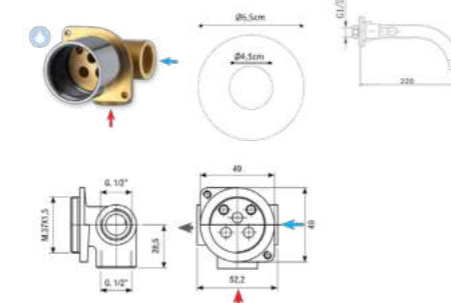

Lavabo Mural
Wall Mounted Basin Mixer

REF: 703522H122CR