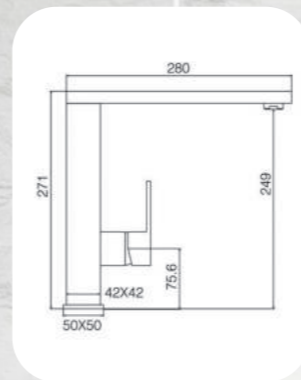

Atracción SLM

Grifo de cocina Exclusivo

- Caño fundido con sistema giratorio 360°
- Aireador EconSystem Anticalcáreo
- Cartucho Cerámico de 35mm
- Conexiones flexibles de 3/8" y 500mm certificadas
- Sistema de fijación Espiga SImFix

- Exclusive Sink mixer
- Swivel Spout 360° sistem,
- 35mm ceramic cartridge
- M-10 3/8" - 500mm flexible hoses
- SImFix security fix system

Sobre Repisa Exclusivos

MRT ingeniering