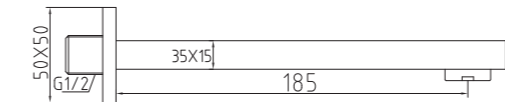

Brazos de Ducha | Shower Arms

Brazo de Ducha a Pared
At Wall Shower Arm

	BZDP66CR	Cromo | Chrome	
	BZDP66PV	Plata Vieja | Old Plate	
	BZDP66BL	Blanco | White	
	BZDP66NE	Negro | Black	
	BZDP66OR	Oro | Gold	
	BZDP66ORM	Oro Mate | Matt Gold	
	BZDP66ORSM	Oro Rosa Mate | Matt Pink Gold	
	BZDP66GRM	Grafito Mate | Matt Graphite	
	BZDP66CO	Cobre | Copper	
	BZDP66BR	Bronze | Bronze	

Brazo de Ducha a Techo L170mm
At Ceiling Shower Arm L170mm

	BZDT66CR	Cromo | Chrome	
	BZDT66PV	Plata Vieja | Old Plate	
	BZDT66BL	Blanco | White	
	BZDT66NE	Negro | Black	
	BZDT66OR	Oro | Gold	
	BZDT66ORM	Oro Mate | Matt Gold	
	BZDT66ORSM	Oro Rosa Mate | Matt Pink Gold	
	BZDT66GRM	Grafito Mate | Matt Graphite	
	BZDT66CO	Cobre | Copper	
	BZDT66BR	Bronze | Bronze	

Rociador
Shower head

200Ø 250Ø 300Ø
R66SLM20 R66SLM25 R66SLM30

	Cromo | Chrome	
	Plata Vieja | Old Plate	
	Blanco | White	
	Negro | Black	
	Oro | Gold	
	Oro Mate | Matt Gold	
	Oro Rosa Mate | Matt Pink Gold	
	Grafito Mate | Matt Graphite	
	Cobre | Copper	
	Bronze | Bronze	

	BZDP68CR	Cromo | Chrome	
	BZDP68BL	Blanco | White	
	BZDP68NE	Negro | Black	
	BZDP68OR	Oro | Gold	
	BZDP68ORM	Oro Mate | Matt Gold	
	BZDP68ORSM	Oro Rosa Mate | Matt Pink Gold	
	BZDP68GRM	Grafito Mate | Matt Graphite	

Brazo de Ducha a Techo L170mm
At Ceiling Shower Arm L170mm

	BZDT68CR	Cromo | Chrome	
	BZDT68BL	Blanco | White	
	BZDT68NE	Negro | Black	
	BZDT68OR	Oro | Gold	
	BZDT68ORM	Oro Mate | Matt Gold	
	BZDT68ORSM	Oro Rosa Mate | Matt Pink Gold	
	BZDT68GRM	Grafito Mate | Matt Graphite	

Rociador
Shower head

200x200 250x250 300x300
R68SLM20 R68SLM25 R68SLM30

	Cromo | Chrome	
	Blanco | White	
	Negro | Black	
	Oro | Gold	
	Oro Mate | Matt Gold	
	Oro Rosa Mate | Matt Pink Gold	
	Grafito Mate | Matt Graphite	

Rociadores y Salidas de Agua Especiales

Rociador Empotrado a Techo
Built-in Shower Head