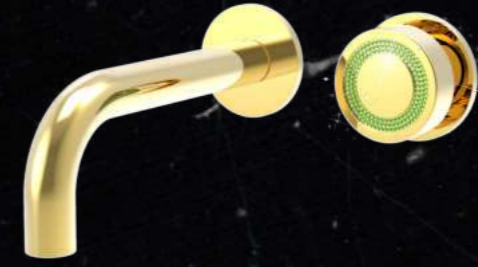

SM2516H101ORSWN	Oro | SwNegro	Gold | SwBlack
SM2516H101ORSWRSR	Oro|SwRubí	Gold | SwRuby
SM2516H102ORSWR	Oro|SwEsmeralda	Gold | Emerald

SM2516H102ORSWN	Oro | SwNegro	Gold | SwBlack
SM2516H103ORSWR	Oro | SwRubí	Gold | SwRuby
SM2516H101ORSWE	Oro | SwEsmeralda	Gold | Emerald

SM2516H103ORSWN	Oro | SwNegro	Gold | SwBlack
SM2516H103ORSWS	Oro | SwRubí	Gold | SwRuby
SM2516H103ORSWE	Oro | SwEsmeralda	Gold | Emerald

Lavabo Mural 2 elementos
2 holes Wall-mounted Basin mixer

SM2522H122ORSWN	Oro | SwNegro	Gold | SwBlack
SM2522H122ORSWR	Oro|SwRubí	Gold | SwRuby
SM2522H122ORSWE	Oro|SwEsmeralda	Gold | Emerald

Lavabo Mural 3 elementos
3 holes Wall-mounted Basin mixer

SM2522H123ORSWN	Oro | SwNegro	Gold | SwBlack
SM2522H123ORSWR	Oro|SwRubí	Gold | SwRuby
SM2522H123ORSWE	Oro|SwEsmeralda	Gold | Emerald