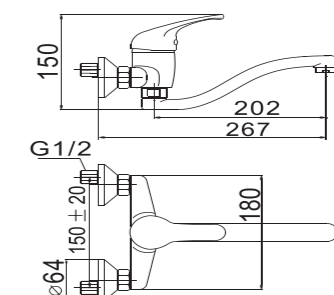

RIALTO

150mm

REF: 824024M52315CR
● Cromo|Chrome