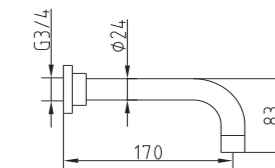

Brazos de Ducha | Shower Arms

Brazo de Ducha a Pared
At Wall Shower Arm

	BZDP66CR	Cromo | Chrome	
	BZDP66PV	Plata Vieja | Old Plate	
	BZDP66BL	Blanco | White	
	BZDP66NE	Negro | Black	
	BZDP66OR	Oro | Gold	
	BZDP66ORM	Oro Mate | Matt Gold	
	BZDP66ORSM	Oro Rosa Mate | Matt Pink Gold	
	BZDP66GRM	Grafito Mate | Matt Graphite	
	BZDP66CO	Cobre | Copper	
	BZDP66BR	Bronze | Bronze	

Brazo de Ducha a Techo L170mm
At Ceiling Shower Arm L170mm

	BZDT66CR	Cromo | Chrome	
	BZDT66PV	Plata Vieja | Old Plate	
	BZDT66BL	Blanco | White	
	BZDT66NE	Negro | Black	
	BZDT66OR	Oro | Gold	
	BZDT66ORM	Oro Mate | Matt Gold	
	BZDT66ORSM	Oro Rosa Mate | Matt Pink Gold	
	BZDT66GRM	Grafito Mate | Matt Graphite	
	BZDT66CO	Cobre | Copper	
	BZDT66BR	Bronze | Bronze	

Rociador
Shower head

200Ø 250Ø 300Ø
R66SLM20 R66SLM25 R66SLM30

	Cromo | Chrome	
	Plata Vieja | Old Plate	
	Blanco | White	
	Negro | Black	
	Oro | Gold	
	Oro Mate | Matt Gold	
	Oro Rosa Mate | Matt Pink Gold	
	Grafito Mate | Matt Graphite	
	Cobre | Copper	
	Bronze | Bronze	

	BZDP68CR	Cromo | Chrome	
	BZDP68BL	Blanco | White	
	BZDP68NE	Negro | Black	
	BZDP68OR	Oro | Gold	
	BZDP68ORM	Oro Mate | Matt Gold	
	BZDP68ORSM	Oro Rosa Mate | Matt Pink Gold	
	BZDP68GRM	Grafito Mate | Matt Graphite	

Brazo de Ducha a Techo L170mm
At Ceiling Shower Arm L170mm

	BZDT68CR	Cromo | Chrome	
	BZDT68BL	Blanco | White	
	BZDT68NE	Negro | Black	
	BZDT68OR	Oro | Gold	
	BZDT68ORM	Oro Mate | Matt Gold	
	BZDT68ORSM	Oro Rosa Mate | Matt Pink Gold	
	BZDT68GRM	Grafito Mate | Matt Graphite	

Rociador
Shower head

200x200 250x250 300x300
R68SLM20 R68SLM25 R68SLM30

	Cromo | Chrome	
	Blanco | White	
	Negro | Black	
	Oro | Gold	
	Oro Mate | Matt Gold	
	Oro Rosa Mate | Matt Pink Gold	
	Grafito Mate | Matt Graphite	

Rociadores y Salidas de Agua Especiales

Rociador Empotrado a Techo
Built-in Shower Head