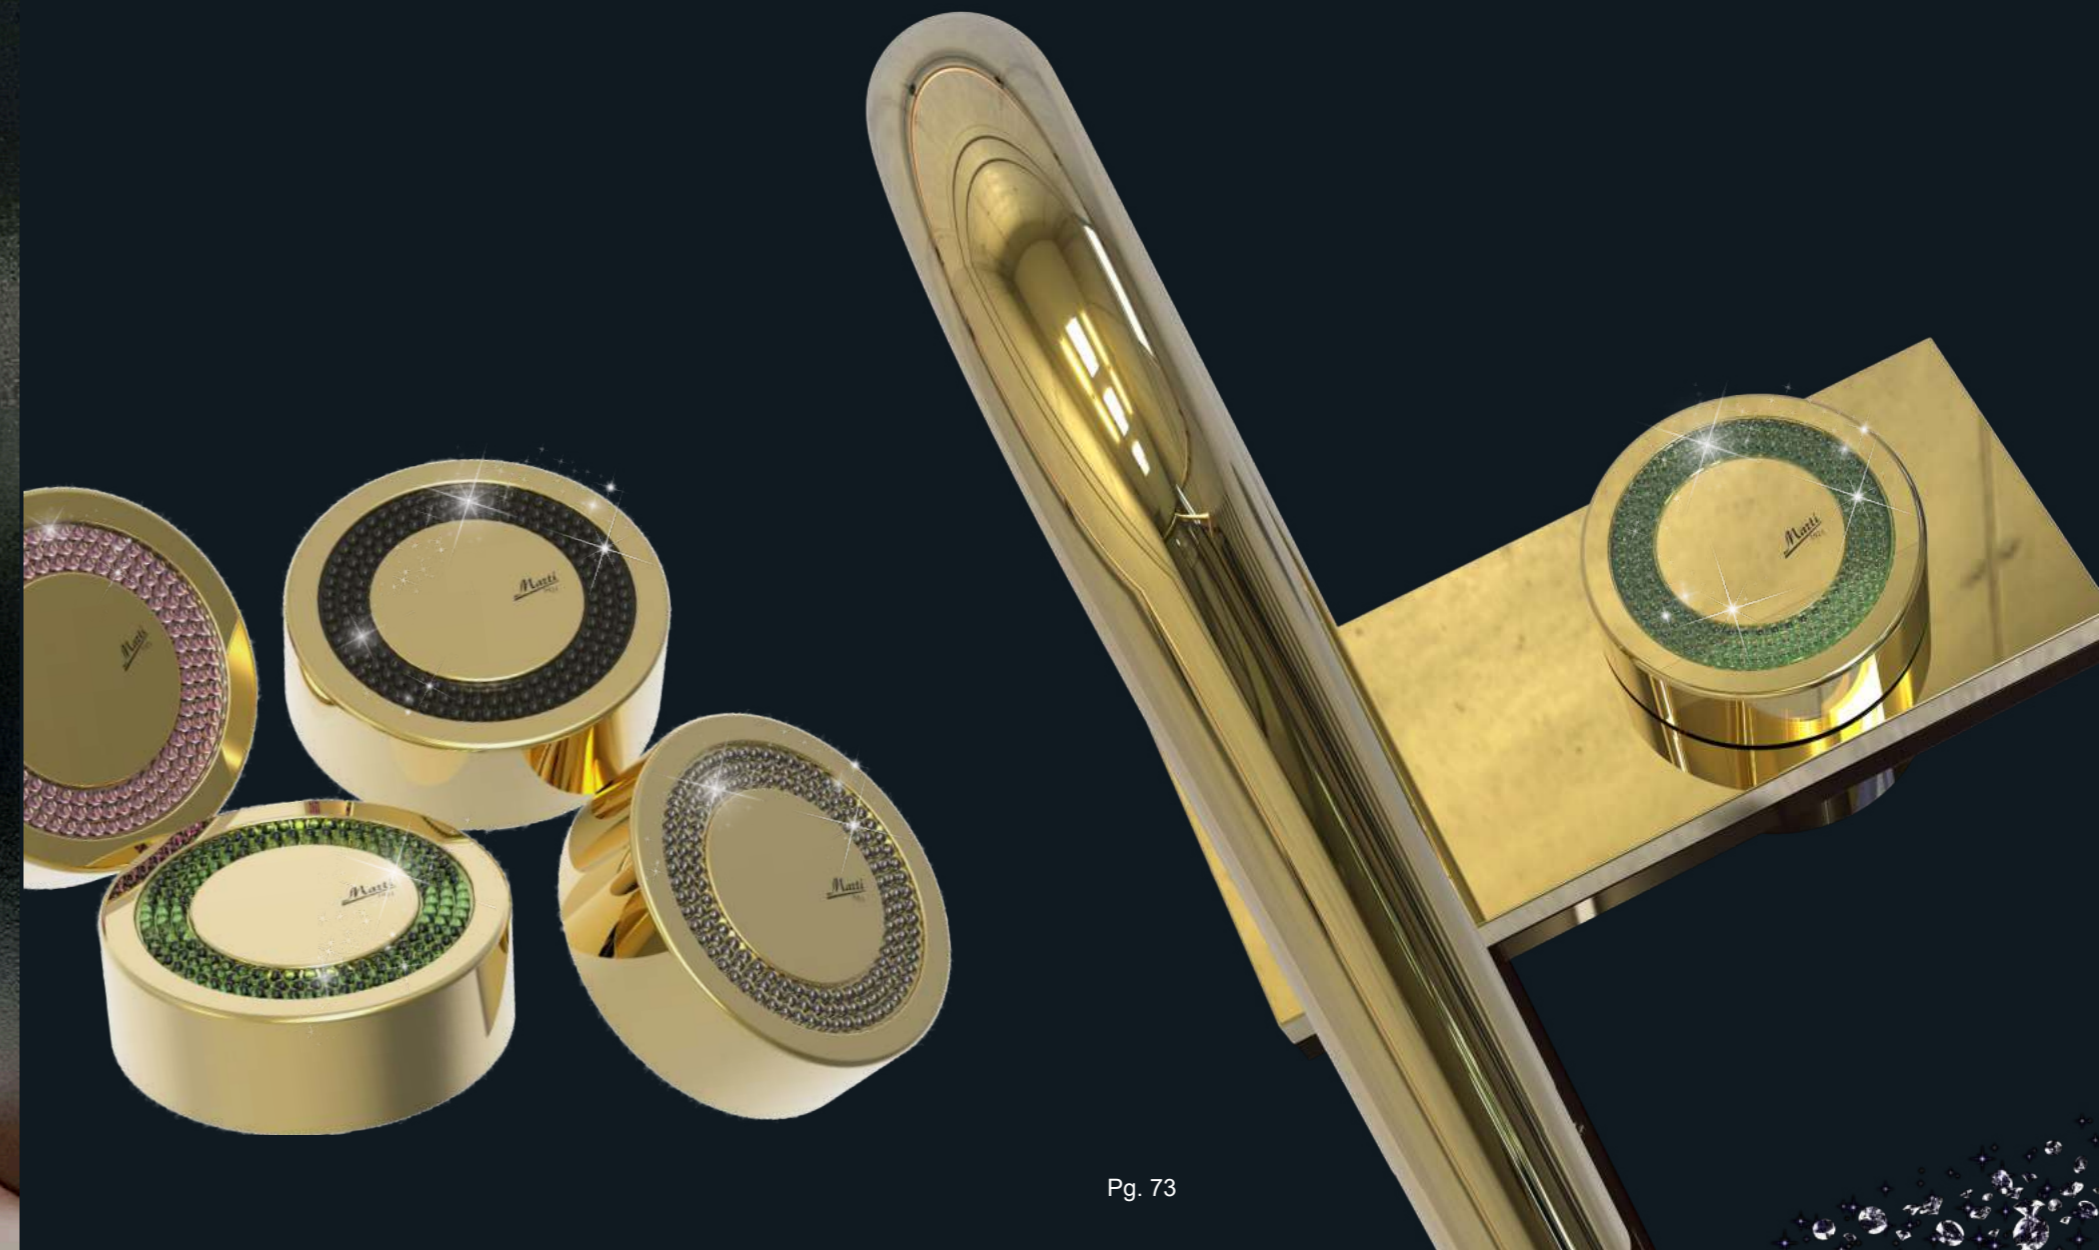

O2 Swarovski

Martí
1921
spain