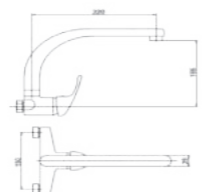

REF: 60DD22H52211CR
● Cromo|Chrome

150mm
REF: 60DD22H52215CR
● Cromo|Chrome

RIALTO

110mm

REF: 824024M52211CR
● Cromo|Chrome

150mm
REF: 824024M52215KCR
● Cromo|Chrome

Classic

Wall mounted Sink