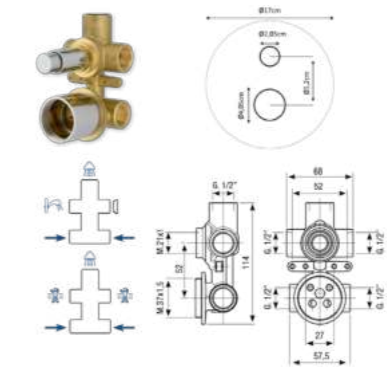

Empotrado Baño Ducha (2 funciones)
Built-in Bath Shower Mixer (2 ways)

REF: 7035170321CR