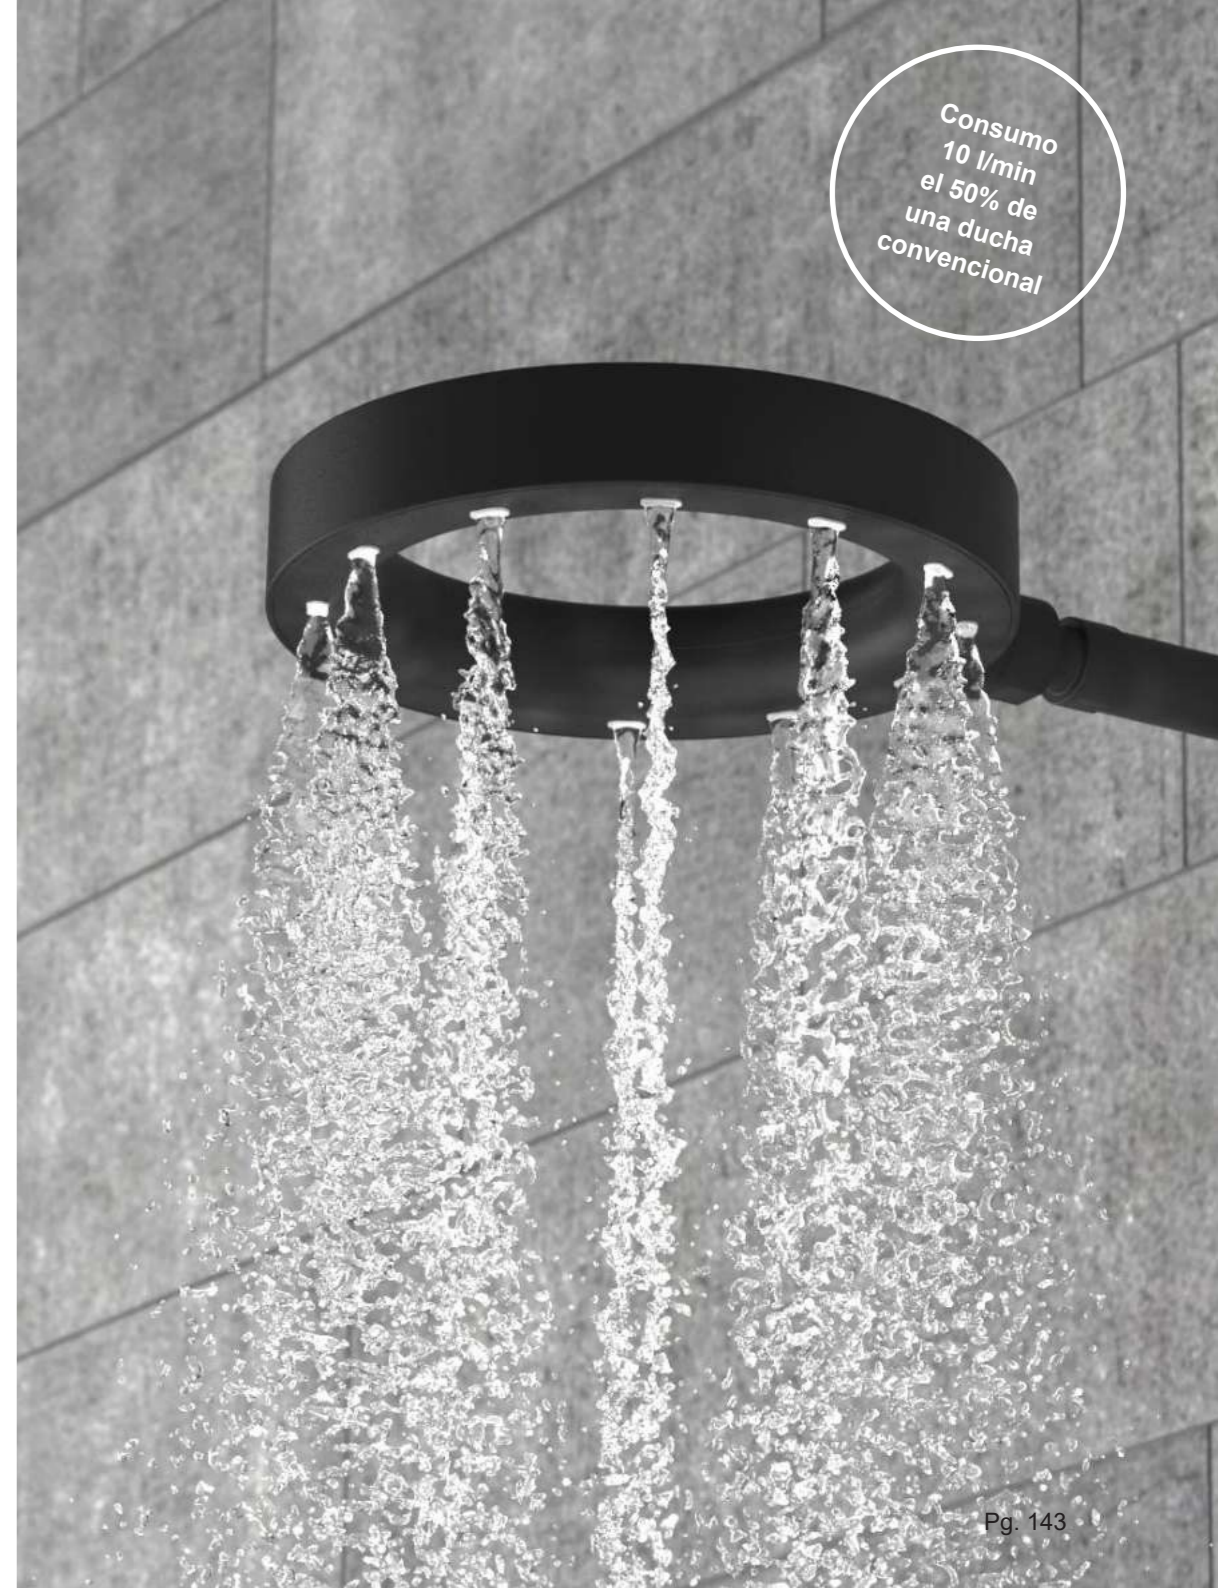

ECOTECH

EXCLUSIVO DISEÑO DE BOQUILLA DOBLE:
Permite que las corrientes de agua se crucen entre si.

EXCLUSIVE DOUBLE NOZZLE DESIGN:
It allows water currents to cross each other.

COBERTURA DE AGUA COMPLETA.
Las poderosas corrientes de los chorros, proporcionan una cobertura de agua completa, una experiencia de ducha sensorial.

COMPLETE WATER COVERAGE.
The powerful streams of the jets provide complete water coverage, a shower experience that increases your senses.

PULVERIZACIÓN AUMENTADA.
Es el resultado de la forma que adopta el agua mediante las corrientes de aire generadas.

INCREASED SPRAYING.
It is the result of the form that water takes through the air currents generated.

Consumo
10 l/min
el 50% de
una ducha
convencional