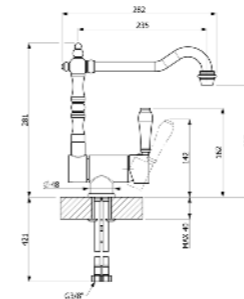

Old Series

Majestic Abatible

Martí
1921
spain

Abatible

- REF: MJ4024M504CR Cromo|Chrome
- REF: MJ4024M504BR Bronce|Bronze
- REF: MJ4024M504CO Cobre|Cooper
- REF: MJ4024M504RU Rustico|Rustique

Retro - Abatible