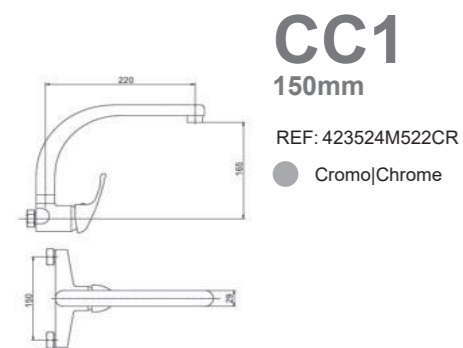

Classic

Wall mounted Sink

Martí
1921
spain

CC1

150mm

REF: 423524M522CR
● Cromo|Chrome

PARIS

110mm

REF: 60DD22H52211CR
● Cromo|Chrome

150mm
REF: 60DD22H52215CR
● Cromo|Chrome

RIALTO

110mm

REF: 824024M52211CR
● Cromo|Chrome

150mm
REF: 824024M52215KCR
● Cromo|Chrome