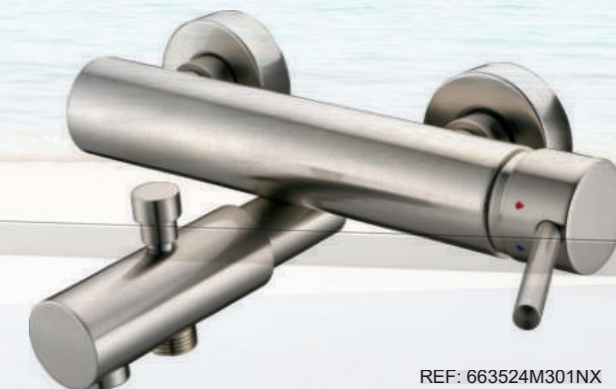

Lavabo Alto | High Basin Mixer

Baño ducha | Bath shower mixer
incluye accesorios
accessories included

REF: 663524M301NX