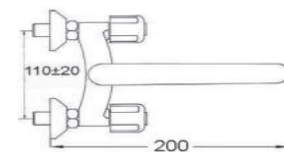

PARIS

110mm

REF: 60DD22H52211CR
● Cromo|Chrome