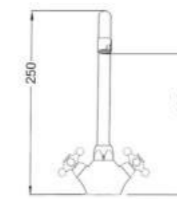

Old Series

1921

Martí
1921
spain

- REF: 19DD22501CR Cromo|Chrome
- REF: 19DD22501NE Negro|Black
- REF: 19DD22H501PV Plata vieja|Old plate
- REF: 19DD22501BR Bronce|Bronze
- REF: 19DD22501CO Cobre|Cooper
- REF: 19D22H501RU Rustico|Rustique