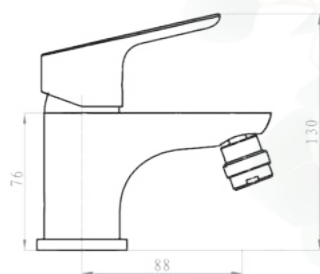

TRASS

Bidé | Bidet Mixer

REF: 833524R201CR