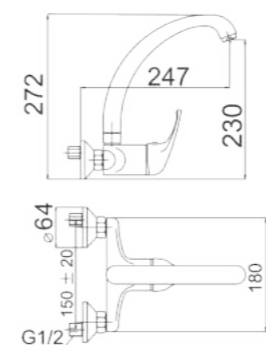

Classic

Wall mounted Sink

Martí
1921
spain

RIALTO

150mm

REF: 824024M52215CR
● Cromo|Chrome