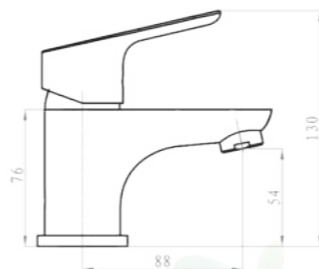

T R A S S

Este modelo está dotado con dos sistemas de ahorro:
LIMITACIÓN DEL CAUDAL DE AGUA:
AIREADOR ECONSYSTEM, QUE PERMITE UN AHORRO DE ENTRE UN 40-60% DE CONSUMO DE AGUA.
CONTROL DE CAUDAL:
CARTUCHO A2SYSTEM, ES UN CARTUCHO DE DOS POSICIONES DE APERTURA. EN LA PRIMERA POSICIÓN EL AHORRO EN CONSUMO DE AGUA ES DE HASTA UN 50%.

This model is equipped with two savings systems:
ECONSYSTEM AERATOR, WHICH ALLOWS A SAVING OF BETWEEN 40-60% OF WATER CONSUMPTION.
FLOW CONTROL:
A2SYSTEM CARTRIDGE, IS A CARTRIDGE WITH TWO OPENING POSITIONS. IN THE FIRST POSITION, THE SAVING IN WATER CONSUMPTION IS UP TO 50%.