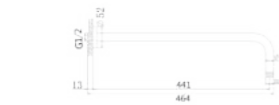

MIX & MATCH

Accesorios y Complementos

Brazos de Ducha | Shower Arms

Brazo de Ducha a Pared
At Wall Shower Arm

- | | | | |
|--|------------|--------------------------------|--|
| | BZDP66CR | Cromo Chrome | |
| | BZDP66PV | Plata Vieja Old Plate | |
| | BZDP66BL | Blanco White | |
| | BZDP66NE | Negro Black | |
| | BZDP66OR | Oro Gold | |
| | BZDP66ORM | Oro Mate Matt Gold | |
| | BZDP66ORSM | Oro Rosa Mate Matt Pink Gold | |
| | BZDP66GRM | Grafito Mate Matt Graphite | |
| | BZDP66CO | Cobre Copper | |
| | BZDP66BR | Bronze Bronze | |