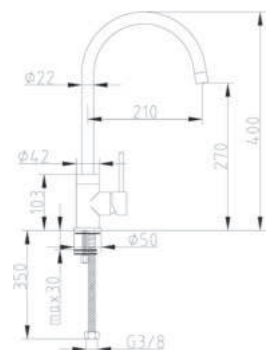

Classic GRANADA