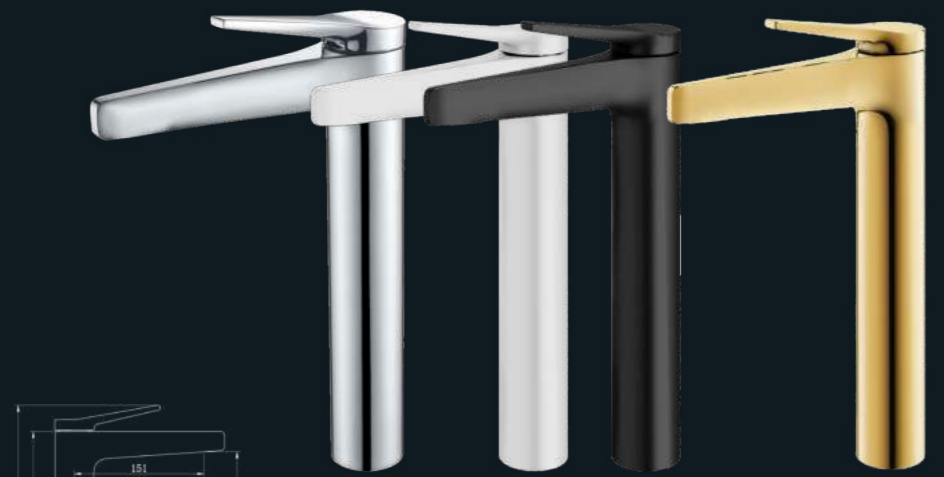

GT

Lavabo Alto
High Basin Mixer

- GT35AGT111CR Cromo | Chrome
- GT35AGT111BL Blanco | White
- GT35AGT111NE Negro | Black
- GT35AGT111OR Oro | Gold