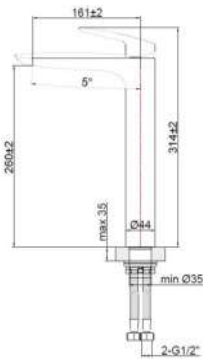

DOVER

Lavabo alto
High Basin mixer

DV35240111CR
Cromo | Chrome

COMPLÉTALO CON estas aplicaciones que encontrarás en espacios de ducha
COMPLETE IT WITH these applications that you will find in shower spaces